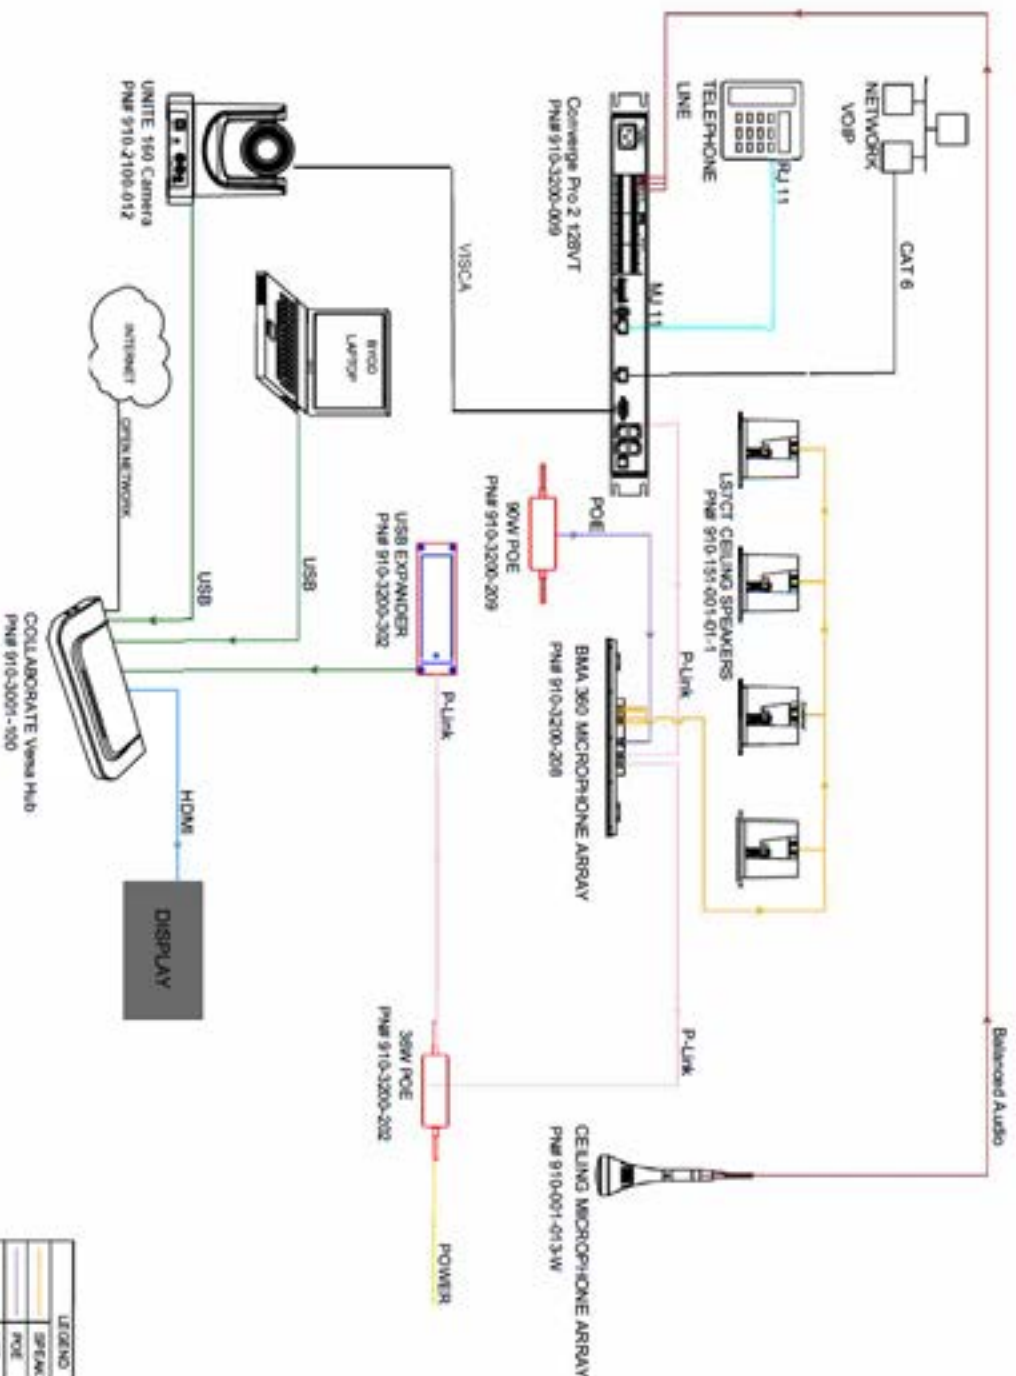

- BMA 360
- Ceiling Microphone Array
- Versa USB Hub
- Converge Pro 2 128VT
- Unite 160 PTZ Camera

Software/Firmware revisions utilized

- Console Ai Version: v7.7.0.14
- DSP Version: 8.7.14.13
- BMA 360 Version: 1.0.8.4

Room Illustrations

Room Description

Stay connected with your students and communicate clearly. This medium classroom design provides an excellent platform for remote attendance as well as recording of Classroom sessions.

Wiring Diagram

NOTE: ANY INDIVIDUAL P-LINK MUST NOT EXCEED 200 FEET / 61 METER IN LENGTH

LEGEND	
	SPEAKER (S AND W/A)
	POE
	USB
	HDMI
	P-Link (CAT 6)
	NETWORK (CAT 6)
	BALANCED AUDIO

Equipment list:

Qty	Part Number	Product Name	Description
1	910-3200-006	Converge Pro 2 128VT	DSP Mixer with 12 Mic/Line AEC Inputs, 8 Mic/Line Outputs, USB Audio, VoIP, Telephone Interface
1	910-3200-209	90W PoE++ power supply kit for BMA	Includes 1 x 90 Watt PoE++ Injector, 2 x 25 ft CAT6 cables
1	910-3200-202	36W PoE+ power supply kit for BMA	Includes 1 x 36 Watt PoE+ Injector, 2 x 25 ft CAT6 cables
1	910-3200-208	BMA 360 24 Inch	BMA with 4 x 15 Watt Power Amplifiers. PoE Injector and CAT6 cables not included. 910-3200-208-I 600 mm model also available.
1	910-3200-302	USB Expander for CONVERGE Pro 2	Includes 6 ft USB cable
2	910-151-001-01-1	Ceiling Speakers	Includes 2 x LS7CT ceiling speakers with 8 ohm and 70V/100V transformer taps and ceiling tile bridges.
1	910-3001-100	COLLABORATE Versa Hub	Hub that connects USB camera, USB audio, room displays and laptop
1	910-2100-012	UNITE 160 4K Camera	4K PTZ camera with 12x optical Zoom, 2160P30 UHD, USB, AI smart face tracking, and auto framing.
1	910-001-013-w	Ceiling Microphone Array	Provides rich sound with three wide-range mics mounted together into a single-unit array, maintaining 360-degree coverage from 15 to up to 20 ft.