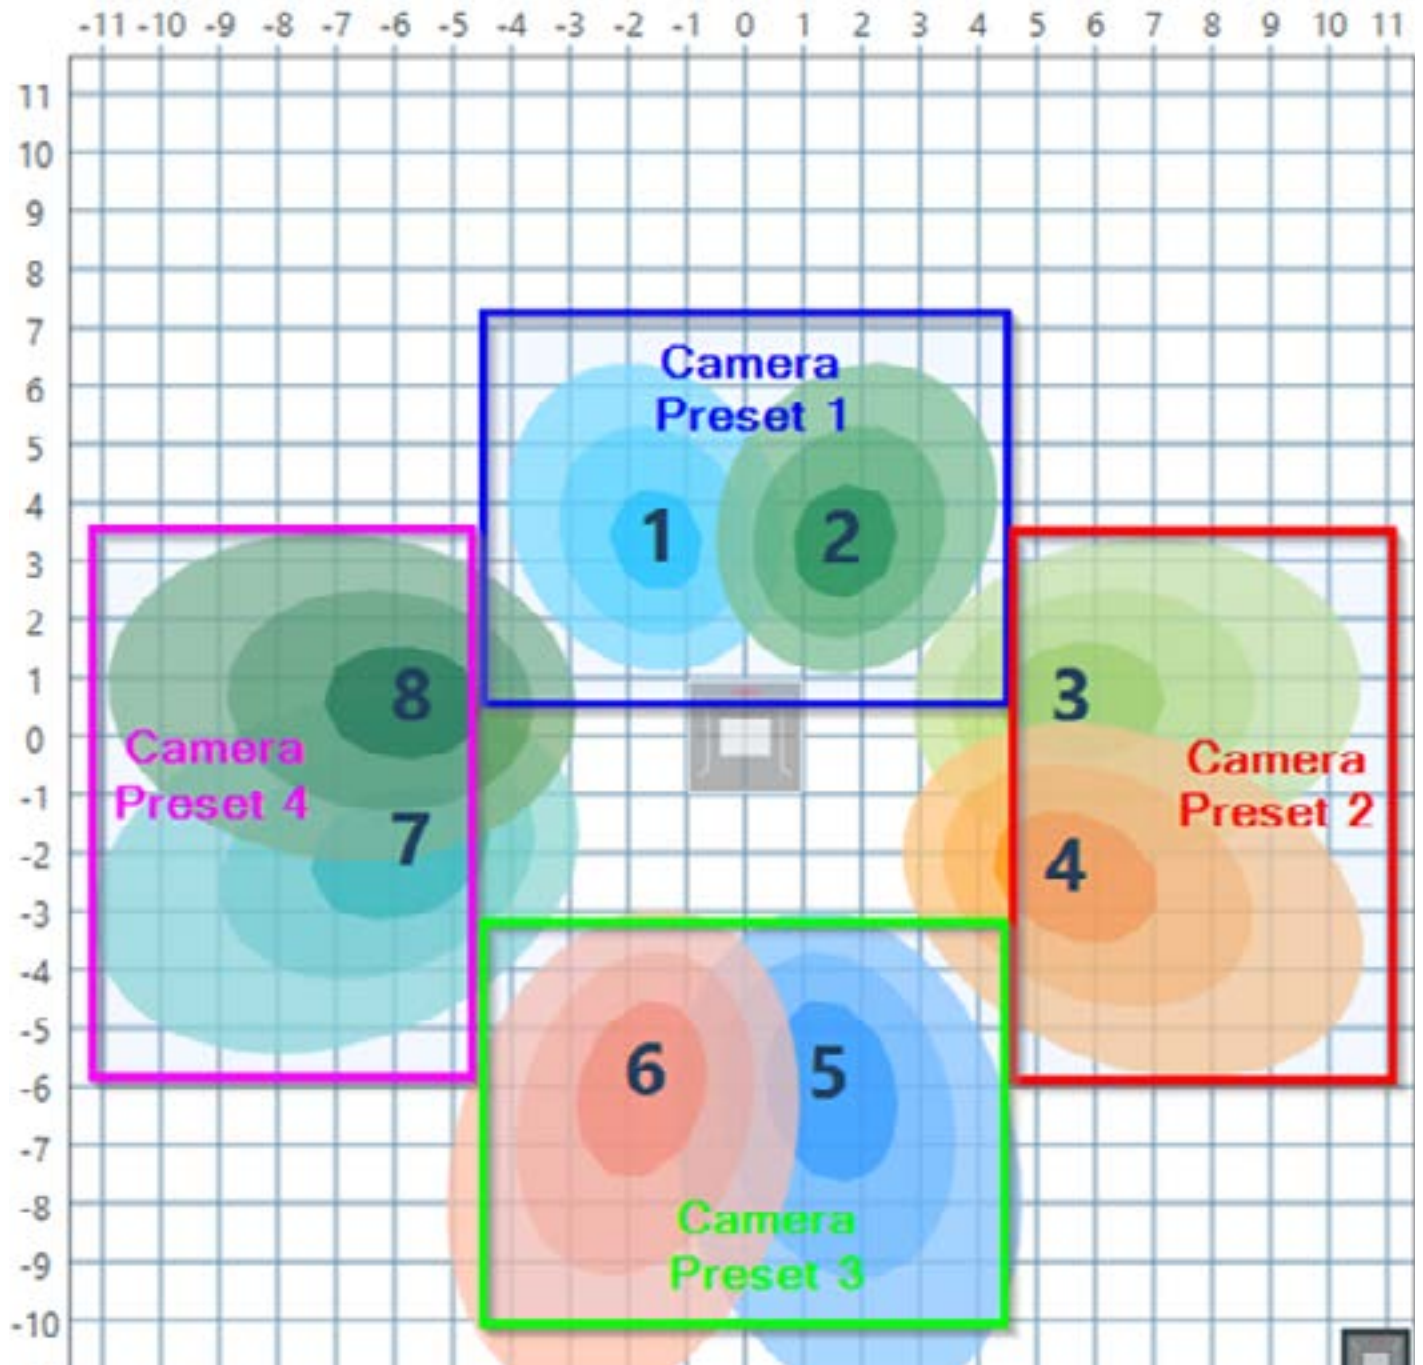

FlowView™ Diagram

Included Macros

- Microphone_Mute : Mutes both room BMA 360 Microphones.
- Microphone_Unmute : Unmutes both room BMA 360 Microphones.
- Room_SPKR_Mute : Mutes all room speaker channels.
- Room_SPKR_Unmute : Unmutes all room speaker channels.
- Room_VOL_DN : Decreases the room speaker volume by 3 dB per execution.
- Room_VOL_UP : Increases the room speaker volume by 3 dB per execution.
- Presenter_Mode: Enables the Presenters CMA microphone and mutes the Classroom BMA 360.
- QA_Mode: Enables both the Presenter CMA and the Classroom BMA 360.

* Macros can be executed via Telnet or serial communications.
Refer to the Converge Pro 2 Serial Command Reference Manual for details.

Camera Tracking

Converge Pro 2 audio processors support both IP and VISCA direct camera control to focus on speaking room participants. This design includes a preliminary configuration for tracking.

Camera coverage zones-

Camera Presets Called for activated beams-

Active Beam assignments to Camera Presets-

Camera Preset Matrix

	Unite_160	Preset_1	Preset_2	Preset_3	Preset_4	Preset_5	Preset_6	Preset_7	Preset_8	Preset_9	Preset_10	Preset_11	Preset_12	Preset_13
BMA_360_48...														
Beam # 1	X													
Beam # 2	X													
Beam # 3			X											
Beam # 4			X											
Beam # 5				X										
Beam # 6				X										
Beam # 7					X									
Beam # 8					X									
Beam # 9														
Beam # 10														
Beam # 11														
Beam # 12														