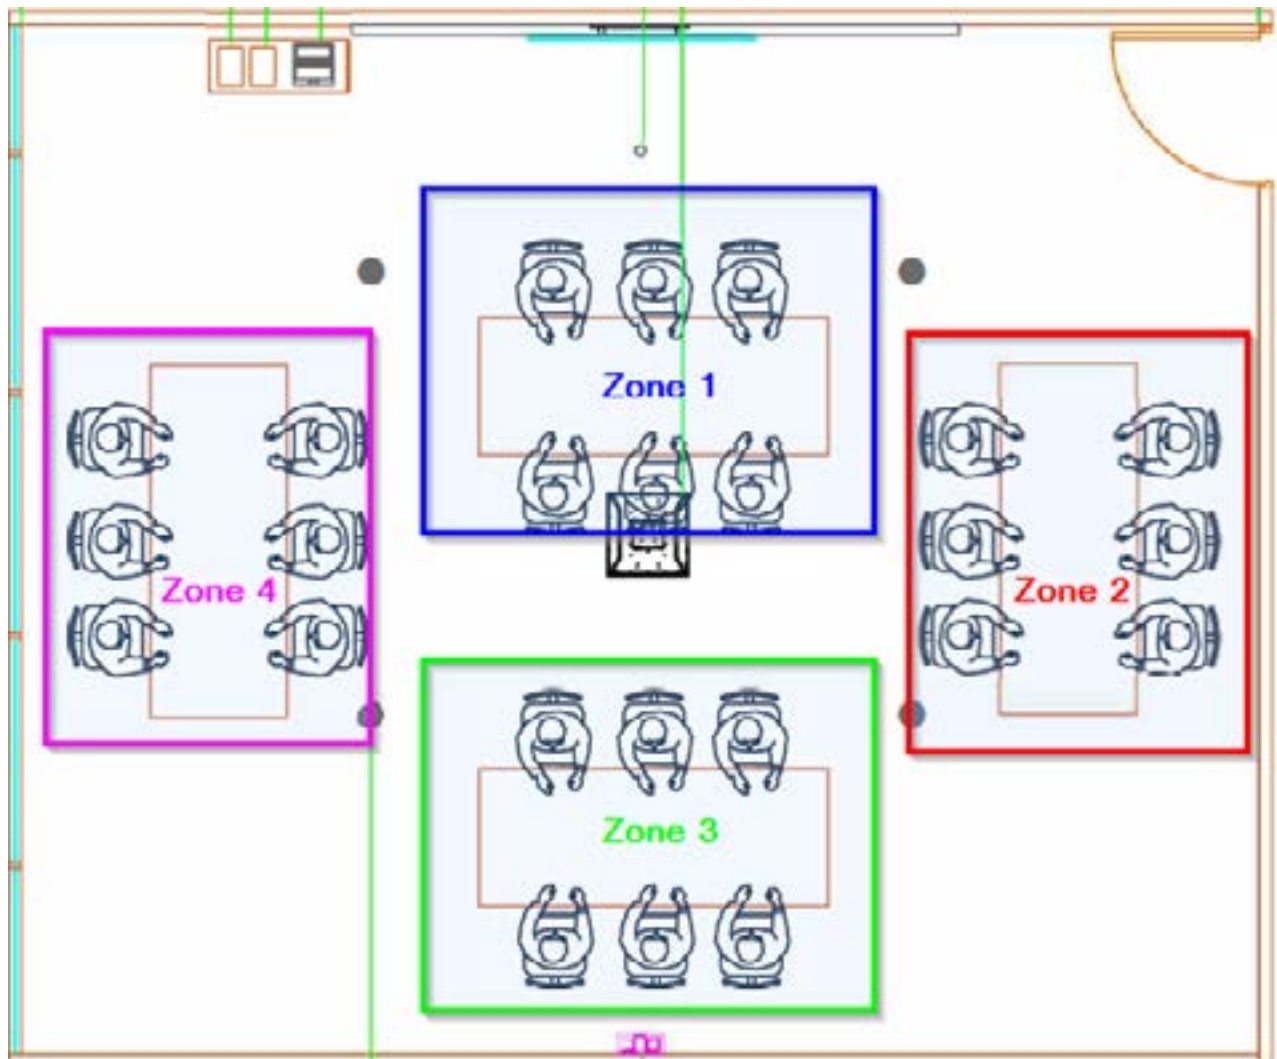

Included Macros

- Microphone_Mute : Mutes both room BMA 360 Microphones.
- Microphone_Unmute : Unmutes both room BMA 360 Microphones.
- Room_SPKR_Mute : Mutes all room speaker channels.
- Room_SPKR_Unmute : Unmutes all room speaker channels.
- Room_VOL_DN : Decreases the room speaker volume by 3 dB per execution.
- Room_VOL_UP : Increases the room speaker volume by 3 dB per execution.
- Presenter_Mode: Enables the Presenters CMA microphone and mutes the Classroom BMA 360.
- QA_Mode: Enables both the Presenter CMA and the Classroom BMA 360.

* Macros can be executed via Telnet or serial communications.
Refer to the Converge Pro 2 Serial Command Reference Manual for details.

Camera Tracking

Converge Pro 2 audio processors support both IP and VISCA direct camera control to focus on speaking room participants. This design includes a preliminary configuration for tracking.

Camera coverage zones-