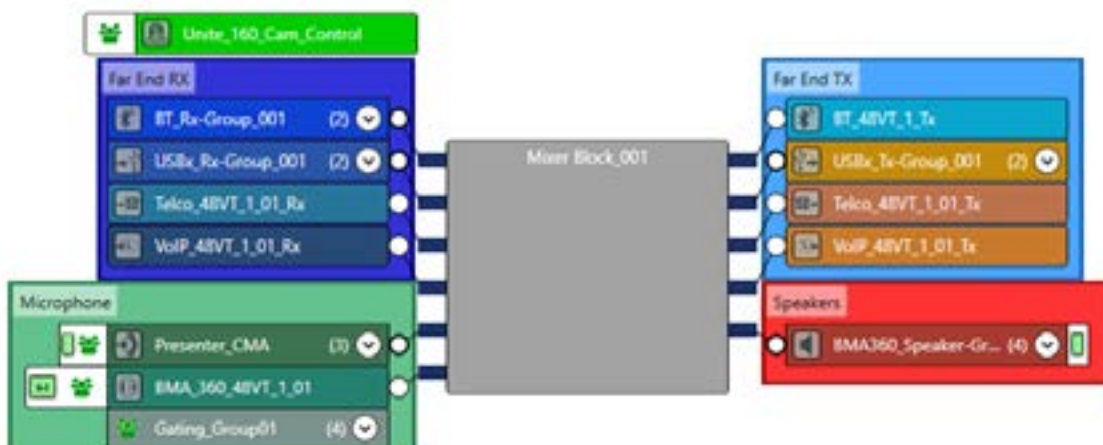

Equipment list:

Qty	Part Number	Product Name	Description
1	910-3200-006	Converge Pro 2 128VT	DSP Mixer with 12 Mic/Line AEC Inputs, 8 Mic/Line Outputs, USB Audio, VoIP, Telephone Interface
1	910-3200-209	90W PoE++ power supply kit for BMA	Includes 1 x 90 Watt PoE++ Injector, 2 x 25 ft CAT6 cables
1	910-3200-202	36W PoE+ power supply kit for BMA	Includes 1 x 36 Watt PoE+ Injector, 2 x 25 ft CAT6 cables
1	910-3200-208	BMA 360 24 Inch	BMA with 4 x 15 Watt Power Amplifiers. PoE Injector and CAT6 cables not included. 910-3200-208-I 600 mm model also available.
1	910-3200-302	USB Expander for CONVERGE Pro 2	Includes 6 ft USB cable
2	910-151-001-01-1	Ceiling Speakers	Includes 2 x LS7CT ceiling speakers with 8 ohm and 70V/100V transformer taps and ceiling tile bridges.
1	910-3001-100	COLLABORATE Versa Hub	Hub that connects USB camera, USB audio, room displays and laptop
1	910-2100-012	UNITE 160 4K Camera	4K PTZ camera with 12x optical Zoom, 2160P30 UHD, USB, AI smart face tracking, and auto framing.
1	910-001-013-w	Ceiling Microphone Array	Provides rich sound with three wide-range mics mounted together into a single-unit array, maintaining 360-degree coverage from 15 to up to 20 ft.

FlowView™ Diagram