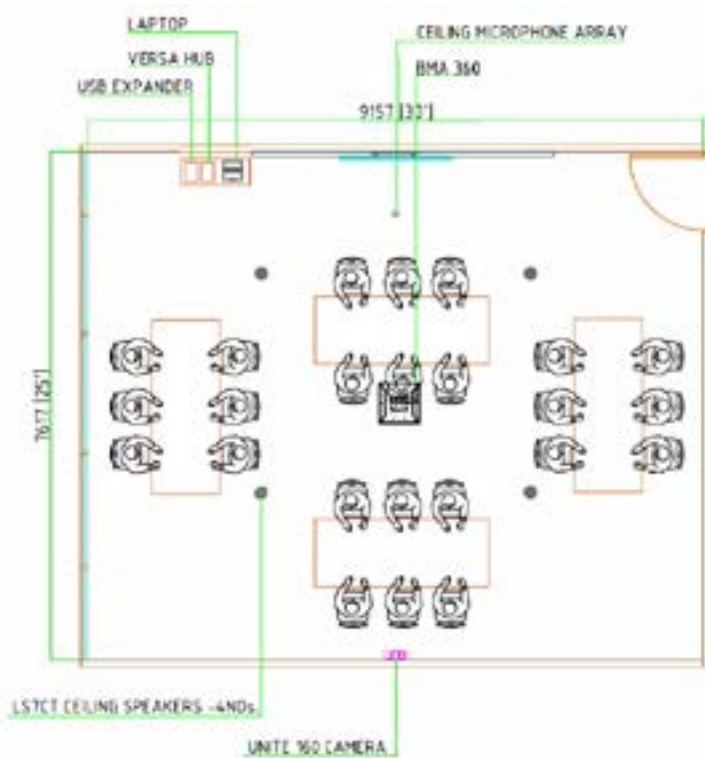

Room Illustrations

Room Description

Stay connected with your students and communicate clearly. This medium classroom design provides an excellent platform for remote attendance as well as recording of Classroom sessions.