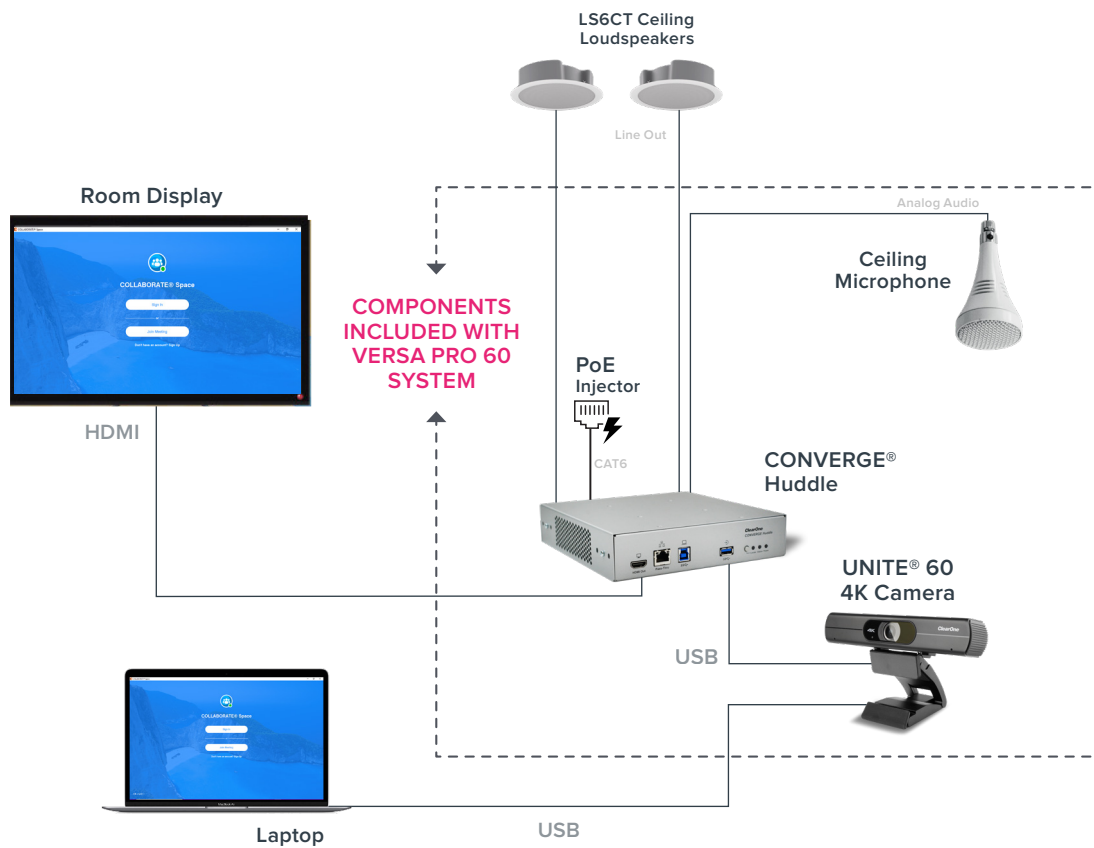

Professional, Crystal-clear audio

Includes ClearOne's CONVERGE® Huddle audio DSP mixer and Ceiling Mic Array for crystal-clear voice clarity and an unrivaled audio experience.

Smart Face or Voice Tracking

Great Ideas Need to Be Seen - and Heard!™

COLLABORATE® Versa™ Pro 60

COLLABORATE Versa Pro 60 using Room PC and display, with optional ClearOne Ceiling Loudspeakers

COLLABORATE® Versa™ Pro 60

- INCLUDES**
• CONVERGE® Huddle
• UNITE® 60 4K Camera
• Ceiling Microphone Array (White)
• PoE Injector Kit
- CONVERGE HUDDLE**
- INPUTS**
• 3 channel balanced audio mic/line inputs with AEC
• 1 channel balanced audio line input without AEC
• 3.81 mm orange-color Phoenix/Euroblock type male header, push-on mini-terminal block
- LINE OUTPUTS**
• 2 channel balanced audio line outputs, 3.81 mm black-color Phoenix/Euroblock type male header, push-on mini-terminal block
• 1 USB 3.0 Type-B
• 1 USB 3.0 Type-A
• RJ-45, 10/100/1000 Mbps, passthrough to USB-B 3.0
- HDMI RESOLUTIONS**
• 1600 x 1200p @ 60 Hz, 4:3 ratio
• 1920 x 1200p @ 60 Hz, 16:10 ratio
• 2560 x 1440p @ 60 Hz, 16:9 ratio
- UNITE® 60 4K CAMERA**
• 4K 30fps, 8.29 M Pixel resolution
• Smart Face Tracking, Voice Tracking
• 120 ° Wide-angle Field View
• Control of camera functions via IR remote control or UVC protocol
• 3x Digital Zoom, f/1.8 to 2.8 Aperture
- CONTROL**
• Remote control, USB (UVC), RS-232
- CEILING MICROPHONE ARRAY**
- ACOUSTIC CHARACTERISTICS**
• Polar Pattern: Cardioid
• Dynamic Range: 80 dB, 1 kHz @ max SPL
• Signal/Noise Ratio: 60 dBA, 1 kHz @ 1 Pa
• Frequency Response: 100 Hz - 12 kHz
• Sensitivity: 114 mV/Pa
- ELECTRICAL CHARACTERISTICS**
• Element: Fixed-charge back plate permanently polarized condenser
• Phantom Power Requirement: 12-52 VDC, 2 mA typical
• Impedance: 200 Ω
- PART NUMBERS**
INCLUDES
• 930-3200-P60 COLLABORATE® VERSA Pro 60
• 910-3200-701 CONVERGE® Huddle
• 910-210-009 UNITE® 60 4K Camera
• 910-001-013-W Ceiling Microphone Array (White)
• 910-3200-202 PoE Injector Kit