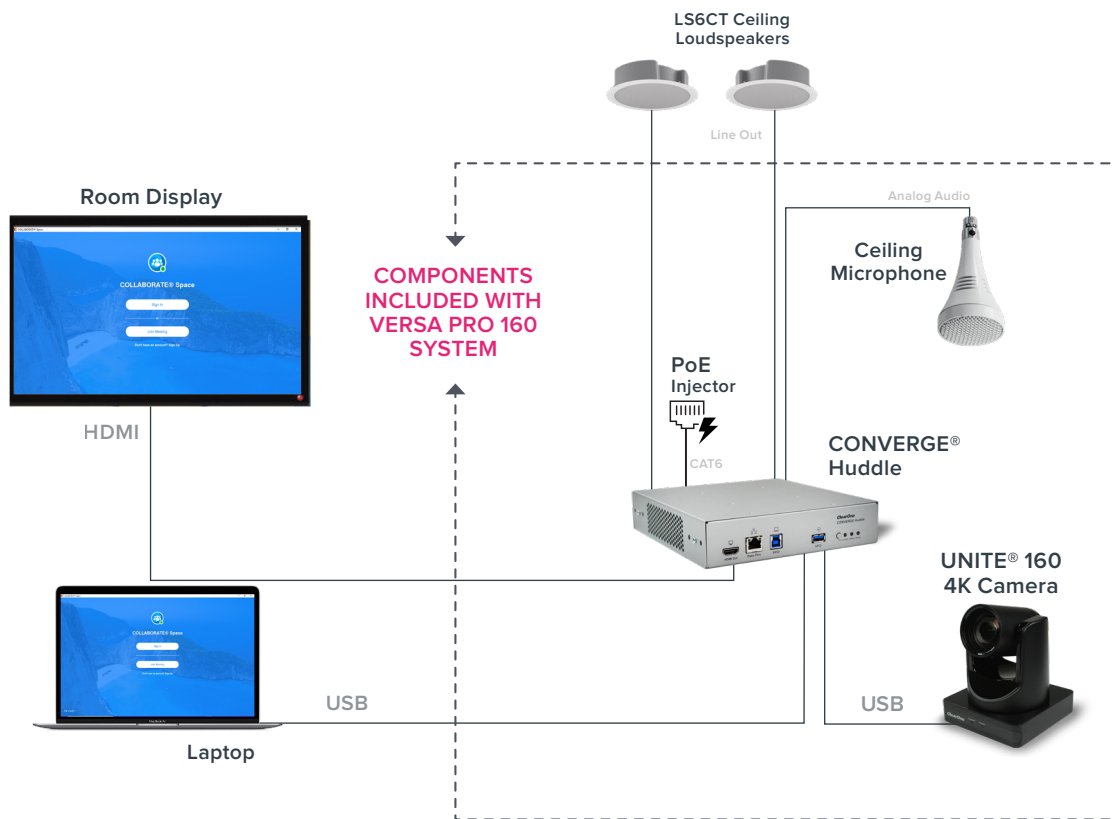

Great Ideas Need to Be Seen - and Heard!™

COLLABORATE[®] Versa[™] Pro 160

COLLABORATE Versa Pro 160 using Room PC and display, with optional ClearOne Ceiling Loudspeakers

COLLABORATE® Versa™ Pro 160

- INCLUDES** • CONVERGE® Huddle CTH
• UNITE® 160 4K Camera
• Ceiling Microphone Array (White)
• PoE Injector Kit
- CONVERGE HUDDLE**
- INPUTS** • 3 channel balanced audio mic/line inputs with AEC
• 1 channel balanced audio line input without AEC
• 3.81 mm orange-color Phoenix/Euroblock type male header, push-on mini-terminal block
- LINE OUTPUTS** • 2 channel balanced audio line outputs, 3.81 mm black-color Phoenix/Euroblock type male header, push-on mini-terminal block
• 1 USB 3.0 Type-B
• 1 USB 3.0 Type-A
• RJ-45, 10/100/1000 Mbps, passthrough to USB-B 3.0
- HDMI RESOLUTIONS** • Ultra-high resolution support (up to 2560 x 1600)
- UNITE® 160 4K CAMERA** • AI-controlled Autoframing and Smart Face Tracking
• 4K UHD
• 12x Optical Zoom
• Horizontal Angle of View: 71° – 8.2°
• Vertical Angle of View: 42.7° – 4.5°
• Horizontal Rotation Range: ±170°
• Vertical Rotation Range: -30° – +90°
• Pan Speed Range: 2.7° – 35.7°/s
• Tilt Speed Range: 2.7° – 31.5°/s
• Control: IR Remote, RS-232, or UVC protocol
- CONTROL** • Remote control, USB (UVC), RS-232
- CEILING MICROPHONE ARRAY**
- ACOUSTIC CHARACTERISTICS** • Polar Pattern: Cardioid
• Dynamic Range: 80 dB, 1 kHz @ max SPL
• Signal/Noise Ratio: 60 dBA, 1 kHz @ 1 Pa
• Frequency Response: 100 Hz - 12 kHz
• Sensitivity: 114 mV/Pa
- ELECTRICAL CHARACTERISTICS** • Element: Fixed-charge back plate permanently polarized condenser
• Phantom Power Requirement: 12 - 52 VDC, 2 mA typical
• Impedance: 200 Ω
- PART NUMBERS** • 930-3200-P160 COLLABORATE® VERSA Pro 160
INCLUDES • 910-3200-706 CONVERGE® Huddle CTH
• 910-210-012 UNITE® 160 4K Camera
• 910-001-013-W Ceiling Microphone Array (White)
• 910-3200-202 PoE Injector Kit