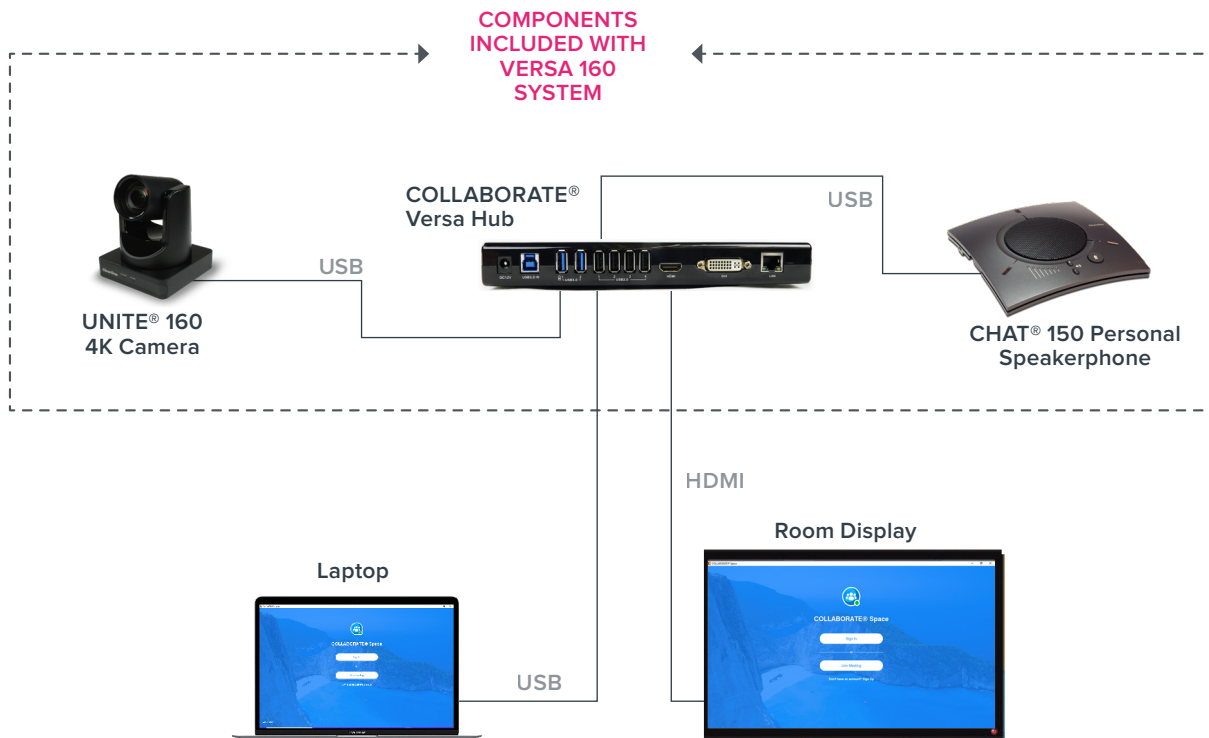

COLLABORATE Versa 160 using Laptop or Room PC

COLLABORATE® Versa™ 160

- INCLUDES**
- COLLABORATE® Versa hub
 - UNITE® 160 4K Camera
 - CHAT® 150 Personal Speakerphone
 - Remote control
 - Power supply and cables
 - Two-year warranty with support and maintenance
- COLLABORATE VERSA HUB**
- 1 x USB 3.0 (Type-B) for laptop (Requires Display Link driver on laptop)
 - 2 x USB 3.0 (Type-A) for UNITE Camera & CHAT Speakerphone
 - 4 x USB 2.0 ports
 - 1 x HDMI out
 - 1 x DVI out
- CHAT® 150 PERSONAL SPEAKERPHONE**
- ClearOne HDConference™ audio processing
 - Three-built-in-microphone array with 360 ° pickup
 - Loudspeaker with Max Output Level: 85 dB SPL @ 1 meter
 - Wideband audio frequency response (20 Hz - 20 kHz)
 - Optional Attach option to daisy-chain another CHAT® 150
- UNITE® 160 4K CAMERA**
- AI-controlled Autoframing and Smart Face Tracking
 - 4K UHD
 - 12x Optical Zoom
 - Horizontal Angle of View: 71 ° – 8.2 °
 - Vertical Angle of View: 42.7 ° – 4.5 °
 - Horizontal Rotation Range: ±170 °
 - Vertical Rotation Range: -30 ° – +90 °
 - Pan Speed Range: 2.7 ° – 35.7 °/s
 - Tilt Speed Range: 2.7 ° – 31.5 °/s
 - Control: IR Remote, RS-232, or UVC protocol
- COMPATIBLE APPLICATIONS**
- Microsoft Teams, Zoom, Webex, GoToMeeting and more
- SYSTEM REQUIREMENTS**
- Windows 7 or higher, MAC OS 10.7 or higher
- DIMENSION & WEIGHT**
- Weight: 11.2 lbs (5.1 Kg)
 - Dimensions ((W x D x H): 14.5 x 41.0 x 11.5 " (368.3 x 1041.4 x 292.1 mm)
- PART NUMBERS INCLUDES**
- 930-3001-0160 COLLABORATE® Versa 160
 - 910-3001-100 COLLABORATE® Versa Hub
 - 910-2100-012 UNITE® 160 4K Camera
 - 910-156-200 CHAT® 150 Personal Speakerphone