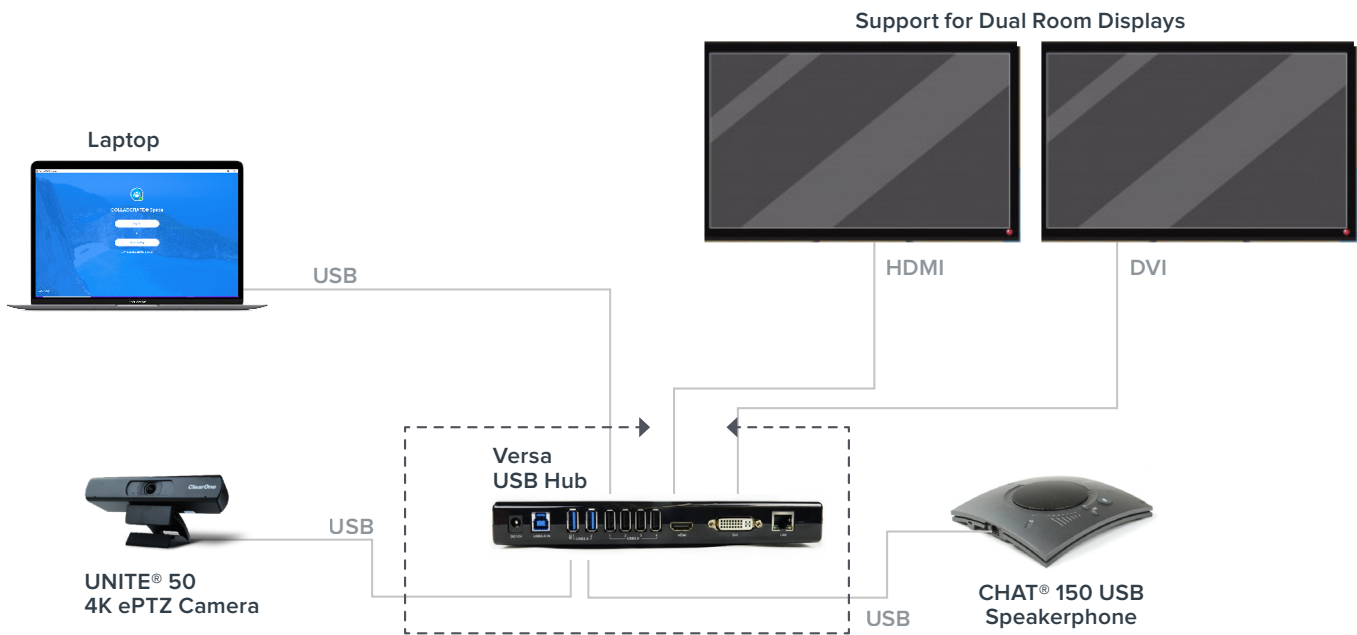

ClearOne Aura[™]

With **Aura**,
Professionals can
now **Re-imagine**
their **Workspaces**
at **Home**

VERSA USB HUB

Provides single-USB connections in various workspaces for simple, ergonomic connection of peripheral devices to PC or laptops.

Highlights

- ✦ Use with Versa Pro, Xceed BMA, or Xceed BMA Room solutions to easily connect the BMA CTH, cameras, and display options to your room PC or laptop with a single USB cable.
- ✦ Use with Versa and Versa Pro solutions to combine mic and camera options and allow easy BYOD with a single USB connection to your room PC or laptop.
- ✦ USB 3.0 or USB 2.0 compatibility, with 4 USB 2.0 ports (with one port for smartphone charging function) and 2 USB 3.0 ports.
- ✦ Supports resolution up to 2048 x 1152.
- ✦ Primary / Extend / Mirror Video Modes.
- ✦ Supports DVI-I / HDMI / VGA, with built-in USB 3.0 Gigabit Ethernet adapter and Audio Mic in and Line Out.
- ✦ Compatible with popular applications such as COLLABORATE® Space, Microsoft® Teams, WebEx™, Zoom™, Google® Meet™, and more.
- ✦ FREE COLLABORATE® Space lifetime subscription — ClearOne's high quality, award-winning cloud-based video collaboration application.

Aura Professional Home Office Application

Complete your **Versa USB Hub** setup by adding other ClearOne Aura products

Specifications

+ AUR-3001-100 Versa USB Hub

SYSTEM REQUIREMENTS

- + 2.0 GHz Core2 Duo or better, 1GB RAM
- + Full-Screen Video Playback: Core i3, i5 or i7 2+GHz, 4GB RAM
- + Operating System: Windows Vista/7/8/8.1/10, Mac OS 10.2 or above
- + Max Resolution: 2048 x 1152

HARDWARE

- + Ports:
 - 1x USB 3.0 (Type-B) for laptop (Requires Display Link driver on laptop)
 - 2x USB 3.0 (Type-A) for UNITE camera & CHAT Speakerphone
 - 4x USB 2.0 ports
 - 1x HDMI out
 - 1x DVI out
- + Button: NIL
- + LED: Blue
- + Chipset: DL3900, VL82B2, FE 1.1S
- + Flash: 8 MB
- + SDRAM: DDR3 1 GB