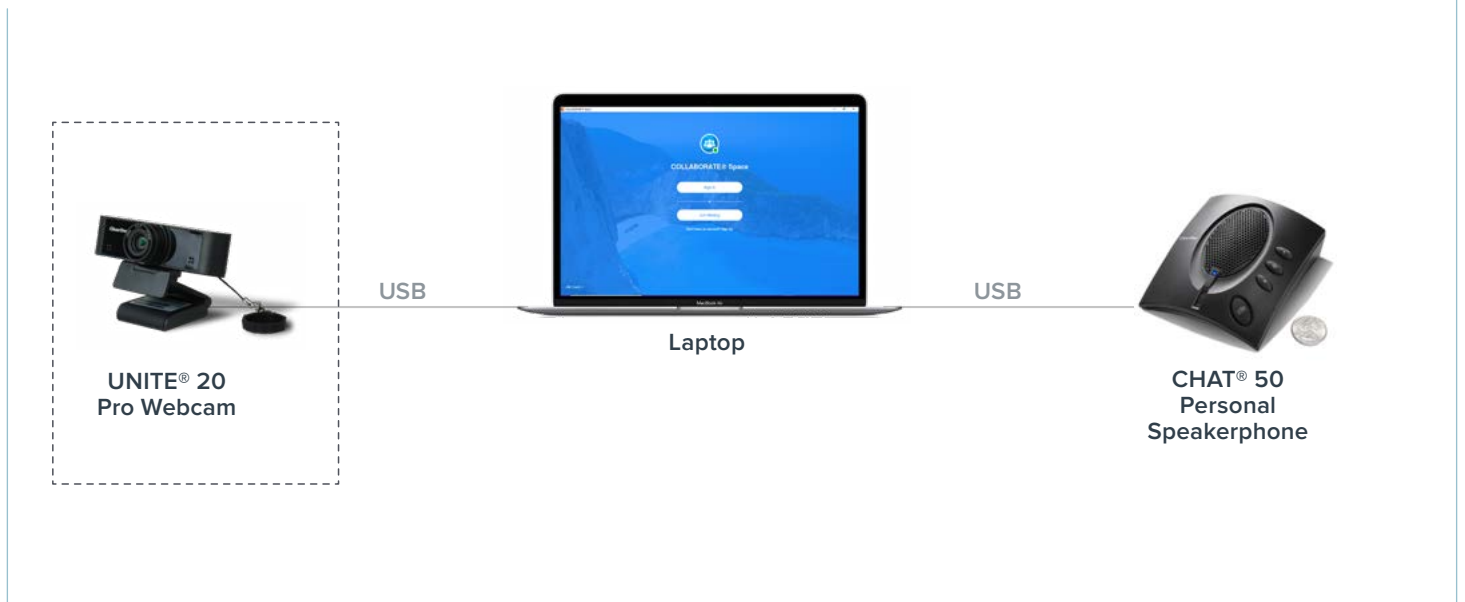

Highlights

- ✦ Supports up to 1080p@30 Full HD.
- ✦ 100° ultra-wide angle field-of-view.
- ✦ Full-featured USB 2.0 interface, power supply, 2-channel USB video.
- ✦ Super-high SNR with advanced 2D and 3D noise reduction.
- ✦ Easily mounted on PC or laptop display.
- ✦ Use with PC or laptop and web conferencing applications such as ClearOne's COLLABORATE® Space, Microsoft® Teams, Zoom™, WebEx™, Google® Meet™, and others.
- ✦ FREE COLLABORATE® Space lifetime subscription — ClearOne's high quality, award winning cloud-based video collaboration application.
- ✦ Pair the new UNITE® 20 Pro Webcam with a ClearOne CHAT® 50 or CHAT® 150 USB speakerphone for the ultimate personal collaboration workspace for both high-quality video and audio.

Aura Professional Home Office Application

Complete your **UNITE® 20 Pro Webcam** setup by adding other ClearOne Aura products