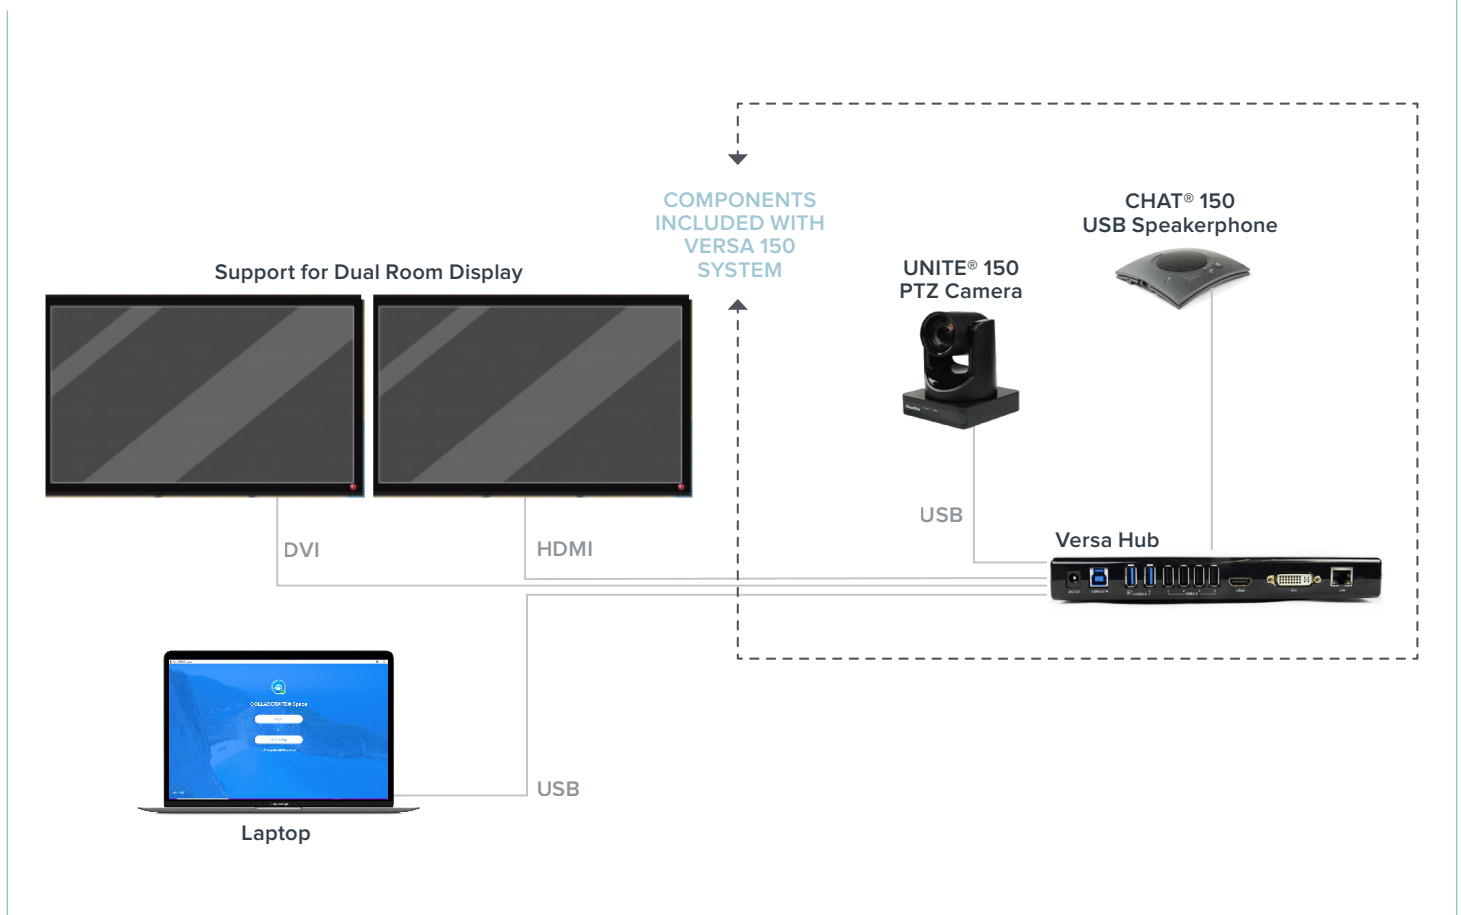

Aura Professional Home Office Solution

Dramatically enhances the audio and video experience for any **cloud-based video collaboration** application for your **professional home office**

Highlights

- ✦ CHAT® 150 USB speakerphone with advanced audio processing for a rich conferencing experience.
- ✦ UNITE® 150 1080p30 PTZ camera with 12x optical zoom for high video quality no matter where the camera is installed in your home office.
- ✦ Central USB hub for connecting to a network, dual displays, camera, audio endpoints, network, and other peripherals.
- ✦ Compatible with popular applications such as COLLABORATE® Space, Microsoft® Teams, WebEx™, Zoom™, Google® Meet™, and more.
- ✦ FREE COLLABORATE® Space lifetime subscription — ClearOne's high quality, award winning cloud-based video collaboration application.

Aura Professional Home Office Application

Complete your **Versa 150** setup by adding other ClearOne Aura products

Specifications

† AUR-3001-150 COLLABORATE® Versa 150

INCLUDES

- † AUR-156-200 CHAT® 150 USB Speakerphone
- † AUR-2100-004 UNITE® 150 PTZ HD camera
- † AUR-3001-100 COLLABORATE® Versa Hub
- † Camera remote control
- † Two-year warranty with support and maintenance
- † Free COLLABORATE® Space lifetime subscription

† INPUT/OUTPUT INTERFACE

- Audio interface: 1-CH 3.5 mm Audio Interface, Line In
- USB interface: 1 x USB3.0: type B Female jack
- Communication: 1 x Rs-232 in : 8-Pin Min din, Max distance: 30m, Protocols: VISCA/Pelco-D/Pelco-P
- 1x RS-232 Out: 8-Pin Min din, Max distance: 30M, Protocols: visca network use Only

VERSA HUB

- + 1x USB 3.0 (Type-B) for laptop (requires display link driver on laptop)
- + 2x USB 3.0 (Type-A) for UNITE camera & CHAT Speakerphone
- + 4x USB 2.0 ports
- + 1x HDMI out
- + 1x DVI out

Sales & Inquiries