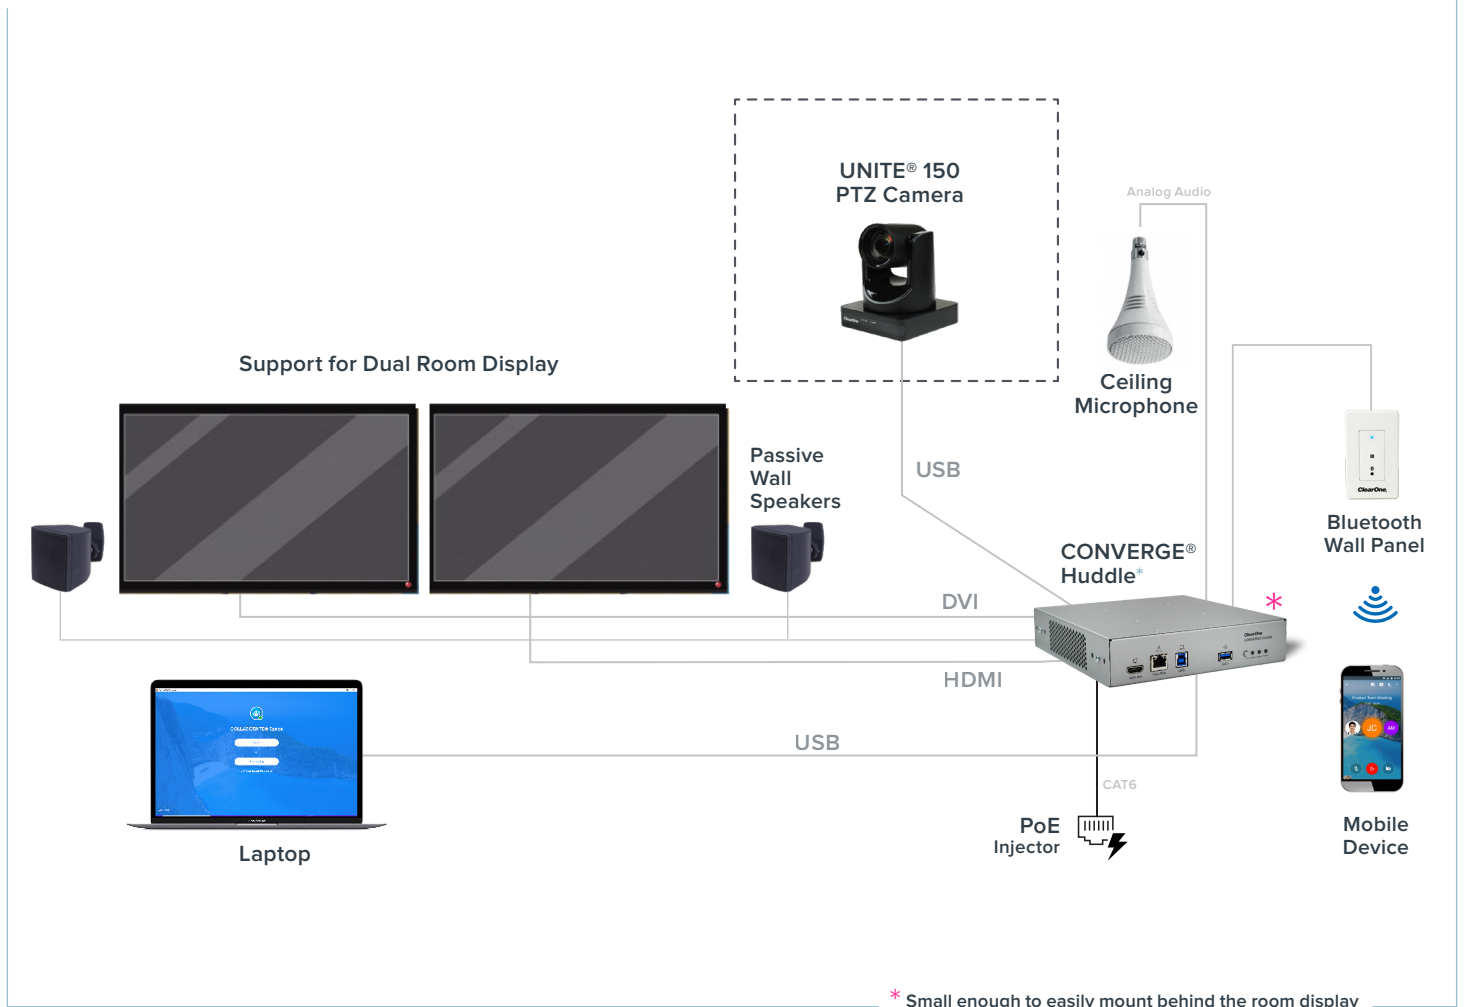

Aura Professional Home Office Solution

Dramatically enhances the audio and video experience for any **cloud-based video collaboration** application for your **professional home office**

Highlights

- ✦ Full-HD 1080p30 video and 12x optical zoom for high video quality, regardless of where the camera is installed in your professional home office.
- ✦ Control the camera's functions via IR remote, RS-232, or UVC protocol.
- ✦ Super-high SNR with advanced 2D and 3D noise reduction.
- ✦ Simple USB 3.0/2.0 compatibility with UVC and UAC protocol support.
- ✦ Compatible with popular applications such as COLLABORATE® Space, Microsoft® Teams, WebEx™ Zoom™, Google® Meet™, and more.
- ✦ FREE COLLABORATE® Space lifetime subscription — ClearOne's high quality, award winning cloud-based video collaboration application.
- ✦ Transforms any meeting room into a professional-grade video collaboration room.

Aura Professional Home Office Application

Complete your **UNITE® 150 PTZ Camera** setup by adding other ClearOne Aura products

Specifications

- + AUR-2100-104 UNITE® 150 USB PTZ Camera

INCLUDES

- + Free COLLABORATE® Space lifetime subscription

INPUT/OUTPUT INTERFACE

- + Audio interface: 1-CH 3.5MM Audio Interface, Line In
- + USB interface: 1 x USB3.0: type B Female jack
- + Communication: 1 x Rs-232 in : 8-Pin Min din, Max distance: 30 m, Protocols: VISCA/Pelco-D/Pelco-P
- + 1x RS-232 Out: 8-Pin Min din, Max distance: 30 M, Protocols: visca network use Only