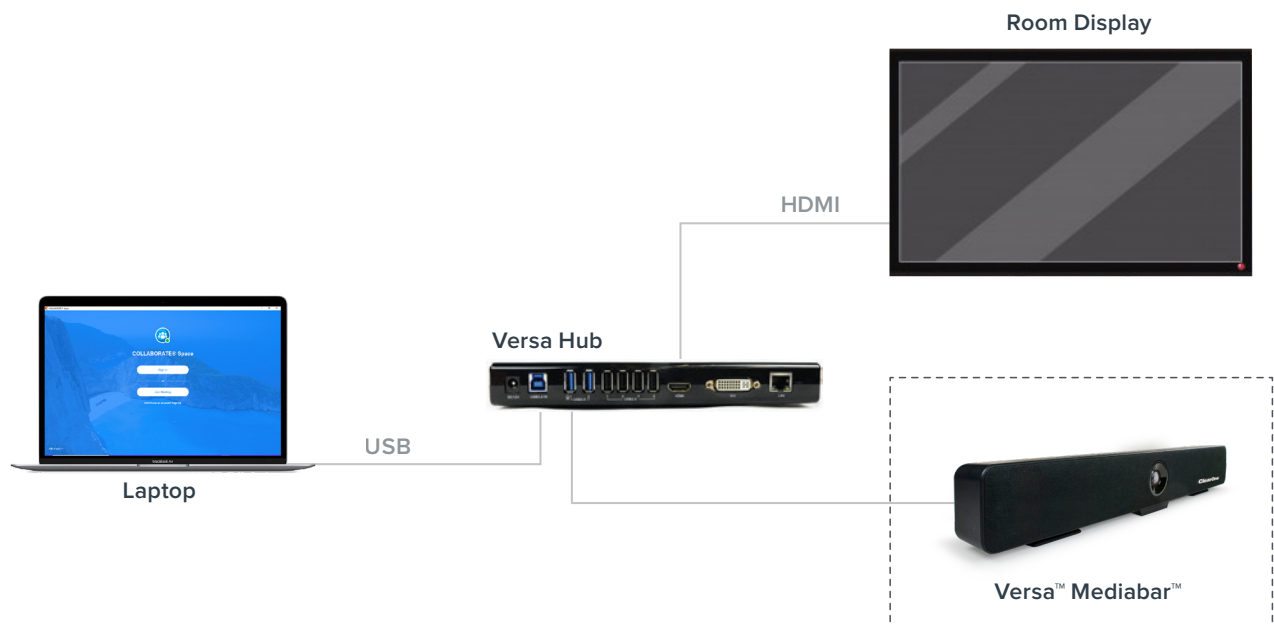

Highlights

- † Built-in 4K Ultra HD camera with 110° ultra-wide-angle field of view.
- † Intelligent audio and video technology plus ePTZ functionality for precise auto framing and people tracking.
- † Integrated 4-element microphone array with 360° omni-directional voice pick-up and intelligent DSP for Acoustic Echo Cancellation (AEC) and automatic noise reduction.
- † Powerful built-in speaker designed to hear every word.
- † Pair with your smartphone or tablet with Bluetooth connectivity for exceptional audio quality
- † Designed for high-quality visual collaboration, audio conferencing, and UC applications from a single integrated device
- † Versatile mounting options including wall and display
- † Supports standard UVC commands for control.
- † Comes with 2-year support and maintenance warranty with additional extension options.

Aura Professional Home Office Application

Complete your **Versa™ Mediabar™** setup by adding other ClearOne Aura products