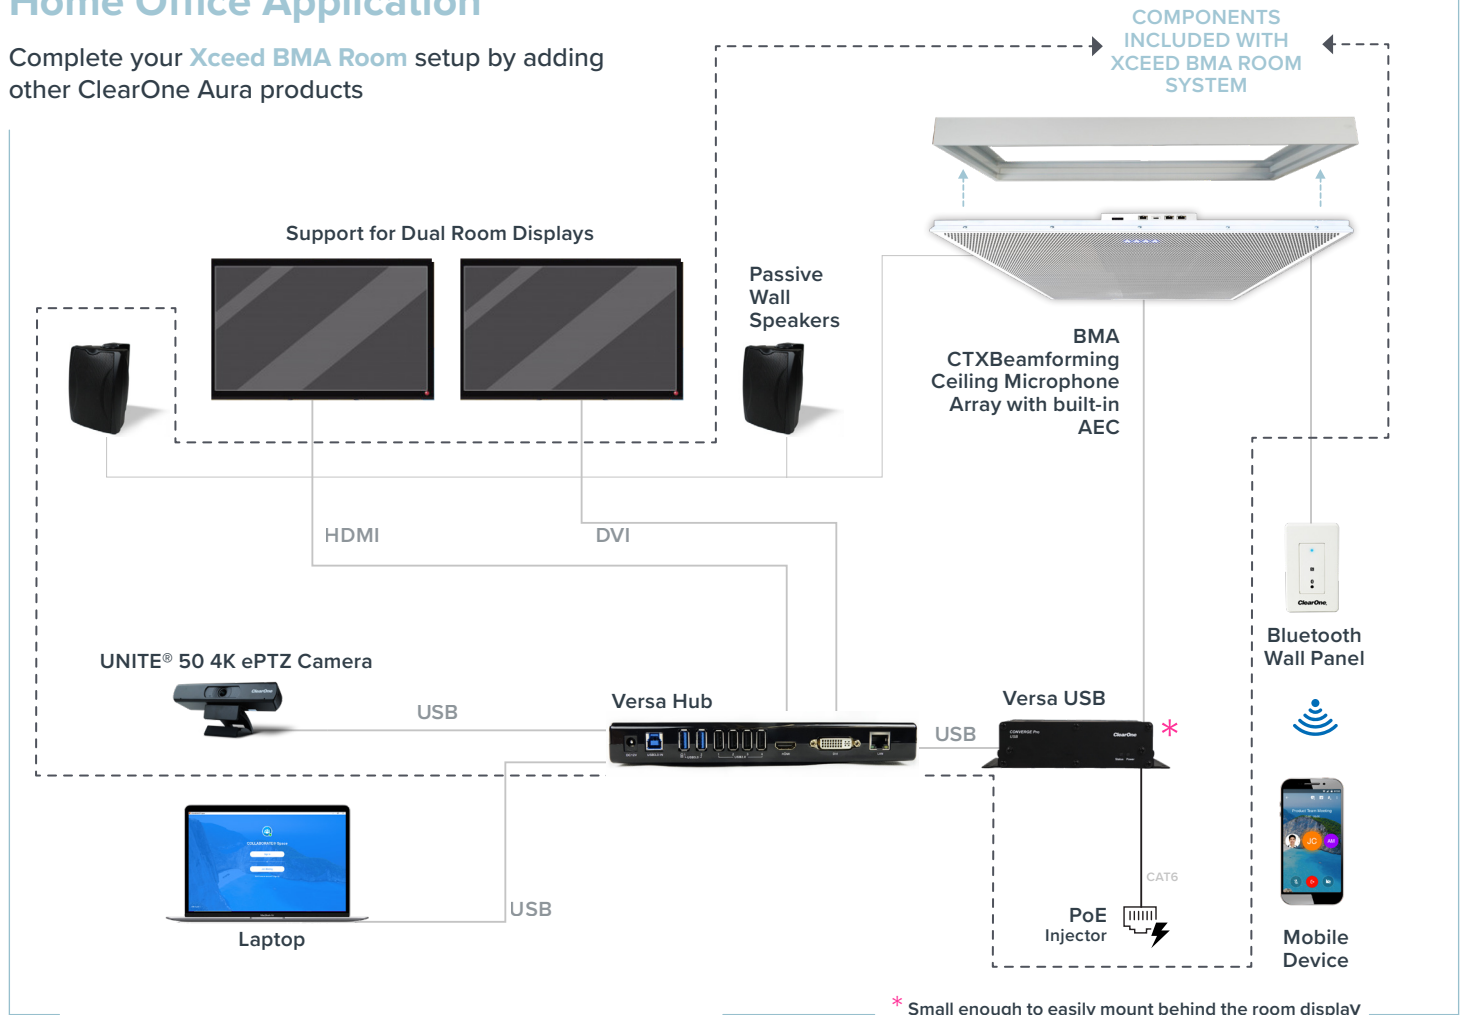

Highlights

- USB audio-enabled Beamforming Ceiling Microphone Array (BMA CTX) brings cost-effective professional conferencing audio to your professional home office. Built-in AEC, and adaptive steering (think of it as smart switching), provides impeccable room coverage.
- 24-in or 600mm microphone array with a variety of mounting options.
- UNITE® 50 4K camera provides a 120-degree wide-angle field of view.
- 2x10 Watt power amps drive the included passive wall speakers.
- Provides a convenient single-USB cable connection to a computer.
- Includes 50' CAT6 cable, 33' USB extender cable, PoE kit, passive wall speakers & 50' of speaker cable.
- Compatible with popular applications such as COLLABORATE® Space, Microsoft® Teams, WebEx™, Zoom™, Google® Meet™, and more.
- FREE COLLABORATE® Space lifetime subscription — ClearOne's high quality, award winning cloud-based video collaboration application.
- Add ClearOne's Bluetooth Wall Panel to enable mobile devices. The Bluetooth Wall Panel makes this system smart speaker ready. Supports Alexa, Cortana, Google Home, and Siri.
- Delivering unbeatable price, versatility, and coverage, the Xceed BMA Room dramatically enhances the room audio and video experience for any cloud-collaboration application.

Aura Professional Home Office Application

Complete your Xceed BMA Room setup by adding other ClearOne Aura products