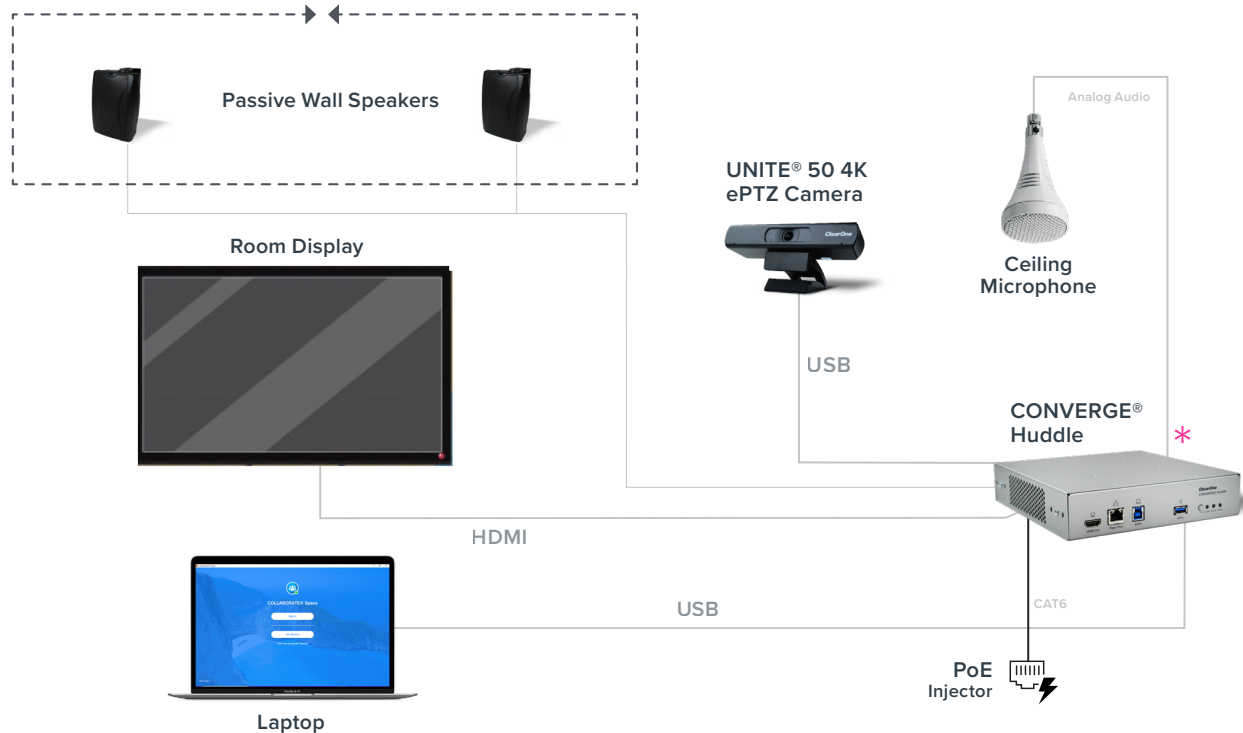

Aura Professional Home Office Solution

Dramatically enhances the audio and video experience for any **cloud-based video collaboration** application for your **professional home office**

Highlights

- † Passive, 2-way wall-mount, coaxial 4-inch speaker.
- † 20 Watts rated power, 40 Watts max power.
- † Option for 70/100 Volt, power tabs at 1/2, 1/4 power or 8 ohm.
- † Adjustable wall-mount speaker with included wall-mount bracket.
- † Use with PC or laptop and web conferencing applications such as ClearOne's COLLABORATE® Space, Microsoft® Teams, Zoom™, WebEx™, Google® Meet™, and others.
- † FREE COLLABORATE® Space lifetime subscription — ClearOne's high quality, award winning cloud-based video collaboration application.
- † Add to your Versa Pro, Xceed™ BMA, and Versa Pro CT solutions for robust audio.

Aura Professional Home Office Application

Complete your **Passive Wall Speakers** setup by adding to other ClearOne Aura products

* Small enough to easily mount behind the room display

Specifications

- + AUR-151-010-W, Aura Wall Speaker Pair, White
- + AUR-151-010-B, Aura Wall Speaker Pair, Black

INCLUDES

- + Free COLLABORATE® Space lifetime subscription

AUDIO

- + Speaker Type: 2-way, wall-mount speaker
- + Frequency Range: 88 Hz to 20 kHz
- + Power Handling: 20 Watts RMS, 40 Watts peak
- + Nominal Sensitivity: 90 dB +/- 3 dB
- + Nominal Impedance: 8 Ohms
- + Transformer Taps: 70 V / 100 Volt, power tabs at 1/2, 1/4 power
- + Woofer: 5" (127 mm) poly-propylene cone with adjustable wall mount bracket
- + Strong ABS material body

INPUT/OUTPUT INTERFACE

- + Termination: Two (2) input termination screws (Red = positive post, silver = negative post)

MECHANICAL

- + Dimensions (W x D x H): 5.03 x 5.03 x 5.15" (128 x 128 x 131 mm)
- + Weight (each): 3.3 lb (1.5 kg)