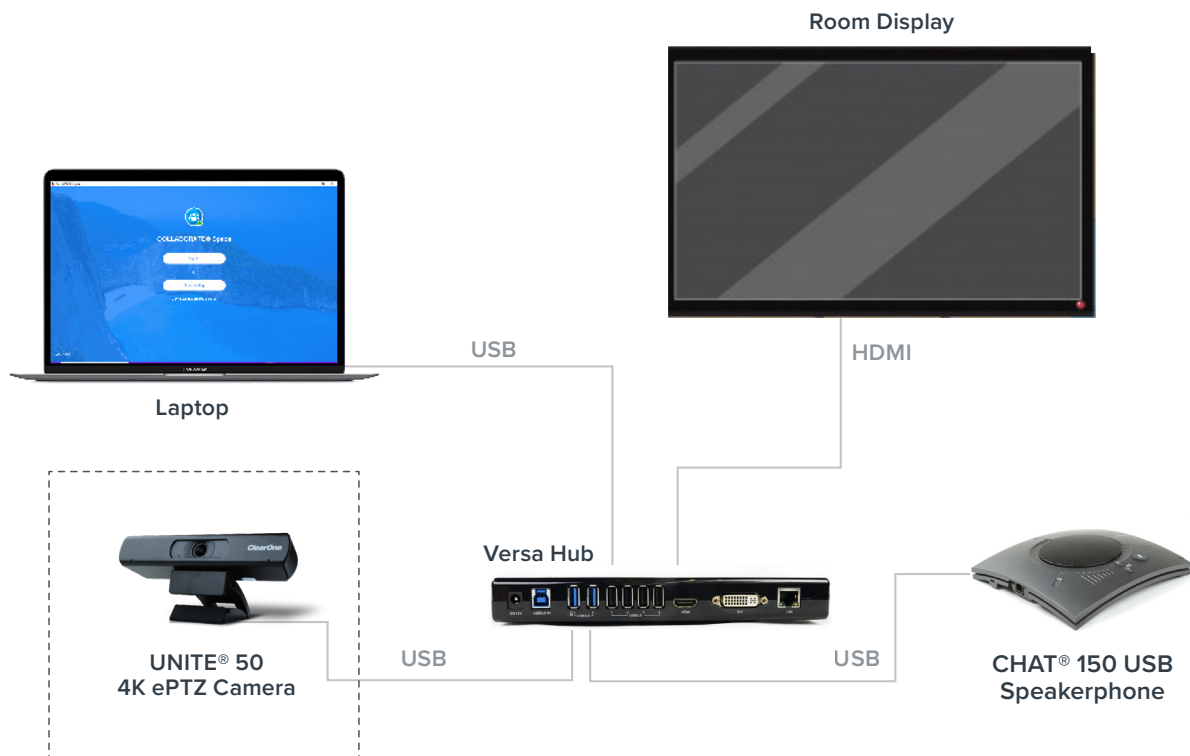

Highlights

- ✦ 4K video, auto-focus, and 3x digital zoom.
- ✦ 120° ultra-wide angle field-of-view.
- ✦ Wide dynamic range support for optimal image capture.
- ✦ Super-high SNR with advanced 2D and 3D noise reduction.
- ✦ Full-function USB 3.0 interface for video and power.
- ✦ Control the camera's functions via IR remote or UVC protocol.
- ✦ Easily mounted on monitors using standard damping rotary-shaft support.
- ✦ Compatible with popular applications such as COLLABORATE® Space, Microsoft® Teams, WebEx™, Zoom™, Google® Meet™, and more.
- ✦ FREE COLLABORATE® Space lifetime subscription — ClearOne's high quality, award winning cloud-based video collaboration application.

Aura Professional Home Office Application

Complete your **UNITE® 50 4K ePTZ Camera** setup by adding other ClearOne Aura products