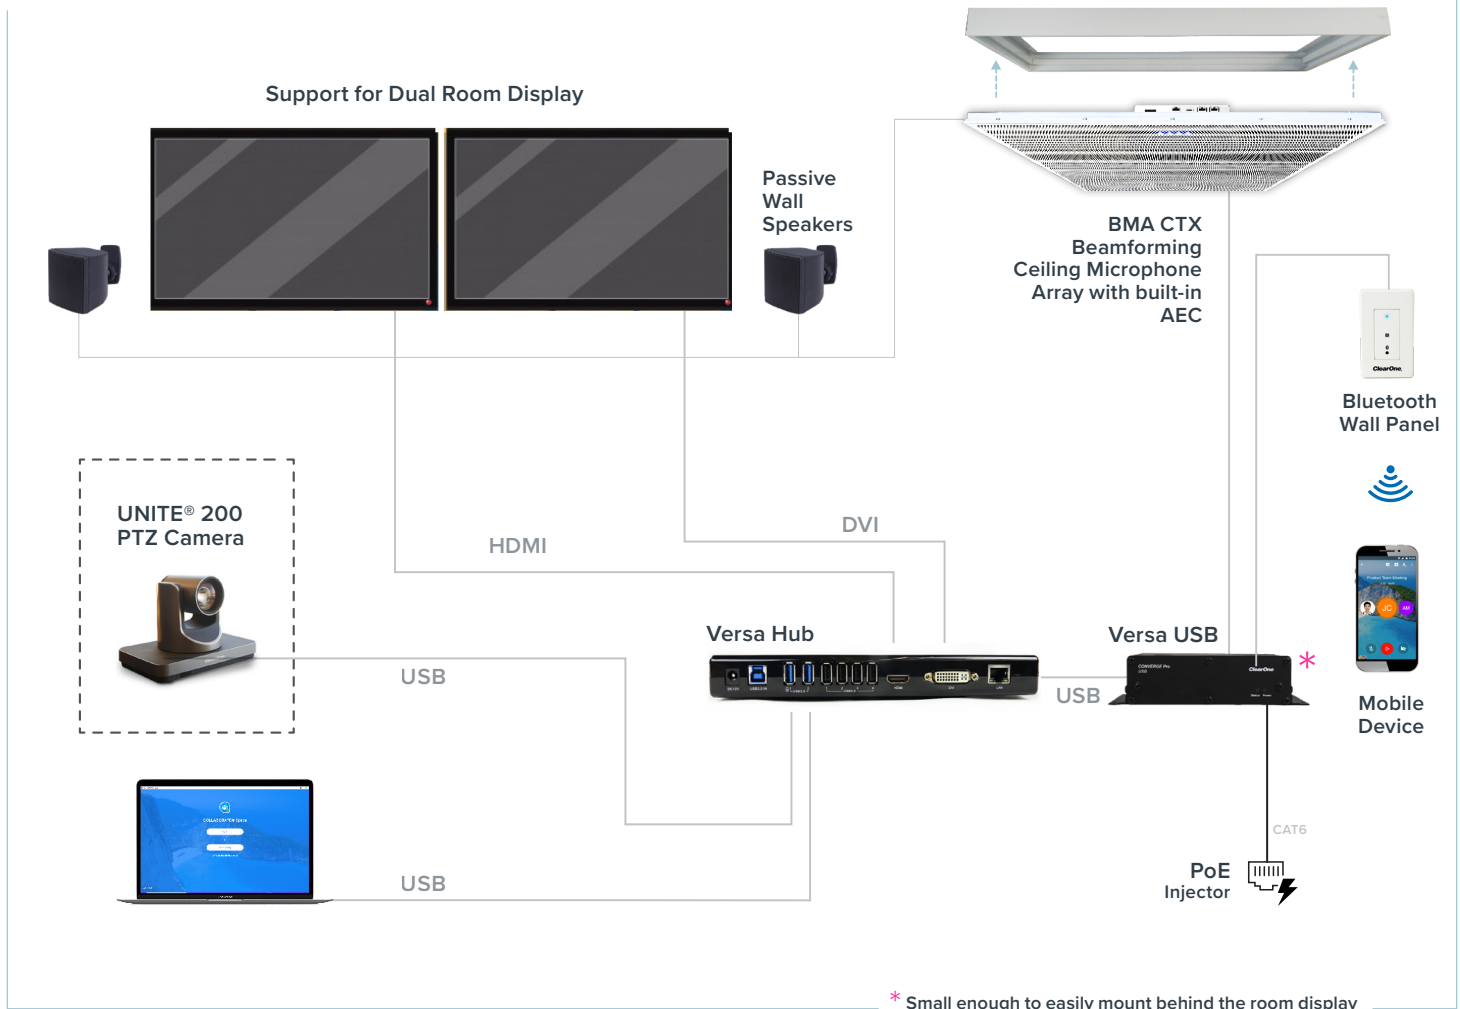

Aura Professional Home Office Solution

Dramatically enhances the audio and video experience for any **cloud-based video collaboration** application for your **professional home office**

Highlights

- ✦ Full HD 1080p60 video and 12x optical zoom for high video quality, regardless of where the camera is installed in your professional home office.
- ✦ Control the camera's functions via IR remote, RS-232, or UVC protocol.
- ✦ H.264/H.265 streaming and line-in interface to stream audio along with video over IP.
- ✦ Super-high SNR with advanced 2D and 3D noise reduction.
- ✦ Compatible with popular applications such as COLLABORATE® Space, Microsoft® Teams, WebEx™, Zoom™, Google® Meeti™, and more.
- ✦ FREE COLLABORATE® Space lifetime subscription — ClearOne's high quality, award winning cloud-based video collaboration application.
- ✦ Simple USB 3.0/2.0 compatibility with UVC and UAC protocol support.

Aura Professional Home Office Application

Complete your **UNITE® 200 PTZ Camera** setup by adding other ClearOne Aura products

Specifications

- + AUR-2100-003 UNITE® 200 PTZ Camera

INCLUDES

- + Free COLLABORATE® Space lifetime subscription

USB FEATURES

- + Operating Systems: Windows 7, Windows 8, Windows 8.1, Windows 10, MAC OS, Linux
- + Color System: YUV 4:2:2
- + USB video communication: UVC 1.0
- + UVC PTZ: Supported

COMPATIBILITY

- + HD Output: 1 x HDMI: Version 1.3
- + Network Interface: 1 x RJ45: 10 M / 100 M / 1000 M Adaptive Ethernet Port
- + Audio Input: 1-CH 3.5 mm Audio Interface, Line In
- + USB: 1 x USB3.0: type B Female jack 1 x USB2.0: type a Female jack (reserved interface)
- + Communication: 1 x Rs-232 in: 8-Pin Min din, Max distance: 30M, Protocol: VISCA/Pelco-D/Pelco-P 1 x RS-232 Out: 8-Pin Min din, Max distance: 30M, Protocols: VISCA network use Only 1 x RS485: Share with RS232 Out, Max distance: 1200 m, Protocol