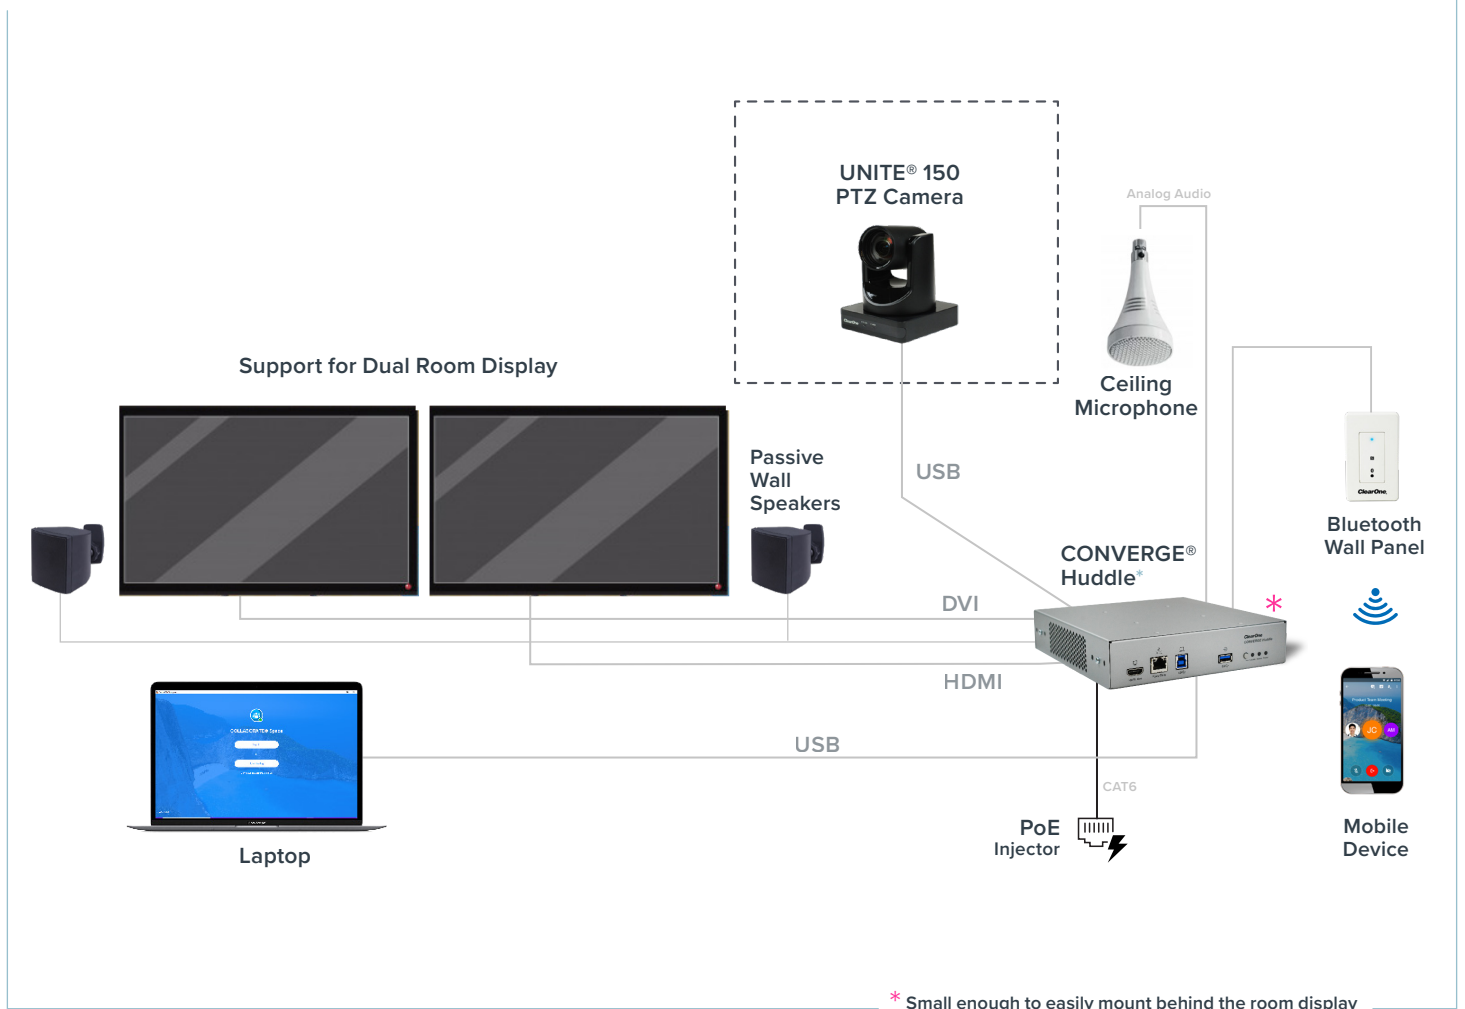

Highlights

- ✦ Full-HD 1080p30 video and 12x optical zoom for high video quality, regardless of where the camera is installed in your professional home office.
- ✦ Control the camera's functions via IR remote, RS-232, or UVC protocol.
- ✦ Super-high SNR with advanced 2D and 3D noise reduction.
- ✦ Simple USB 3.0/2.0 compatibility with UVC and UAC protocol support.
- ✦ Compatible with popular applications such as COLLABORATE® Space, Microsoft® Teams, WebEx™ Zoom™, Google® Meet™, and more.
- ✦ FREE COLLABORATE® Space lifetime subscription — ClearOne's high quality, award winning cloud-based video collaboration application.
- ✦ Transforms any meeting room into a professional-grade video collaboration room.

Aura Professional Home Office Application

Complete your **UNITE® 150 PTZ Camera** setup by adding other ClearOne Aura products