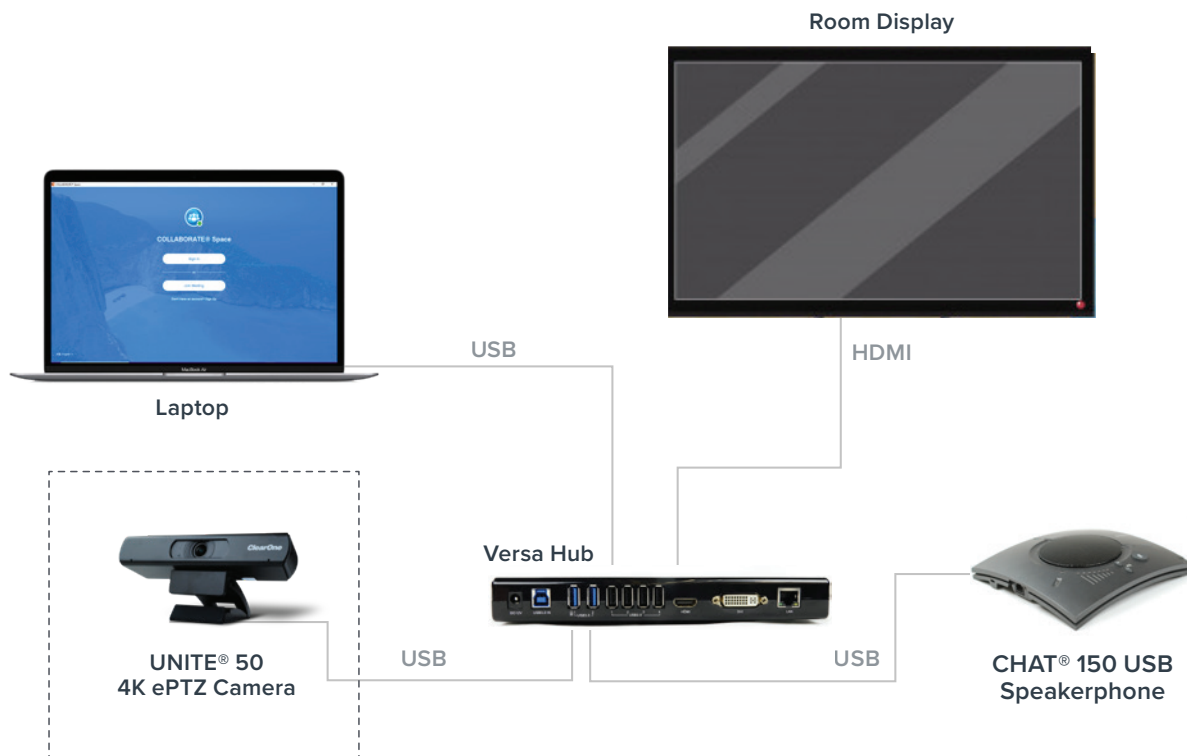

Highlights

- ✦ 4K video, auto-focus, and 3x digital zoom.
- ✦ 120° ultra-wide angle field-of-view.
- ✦ Wide dynamic range support for optimal image capture.
- ✦ Super-high SNR with advanced 2D and 3D noise reduction.
- ✦ Full-function USB 3.0 interface for video and power.
- ✦ Control the camera's functions via IR remote or UVC protocol.
- ✦ Easily mounted on monitors using standard damping rotary-shaft support.
- ✦ Compatible with popular applications such as COLLABORATE® Space, Microsoft® Teams, WebEx™, Zoom™, Google® Meet™, and more.
- ✦ FREE COLLABORATE® Space lifetime subscription — ClearOne's high quality, award winning cloud-based video collaboration application.

Aura Professional Home Office Application

Complete your **UNITE® 50 4K ePTZ Camera** setup by adding other ClearOne Aura products