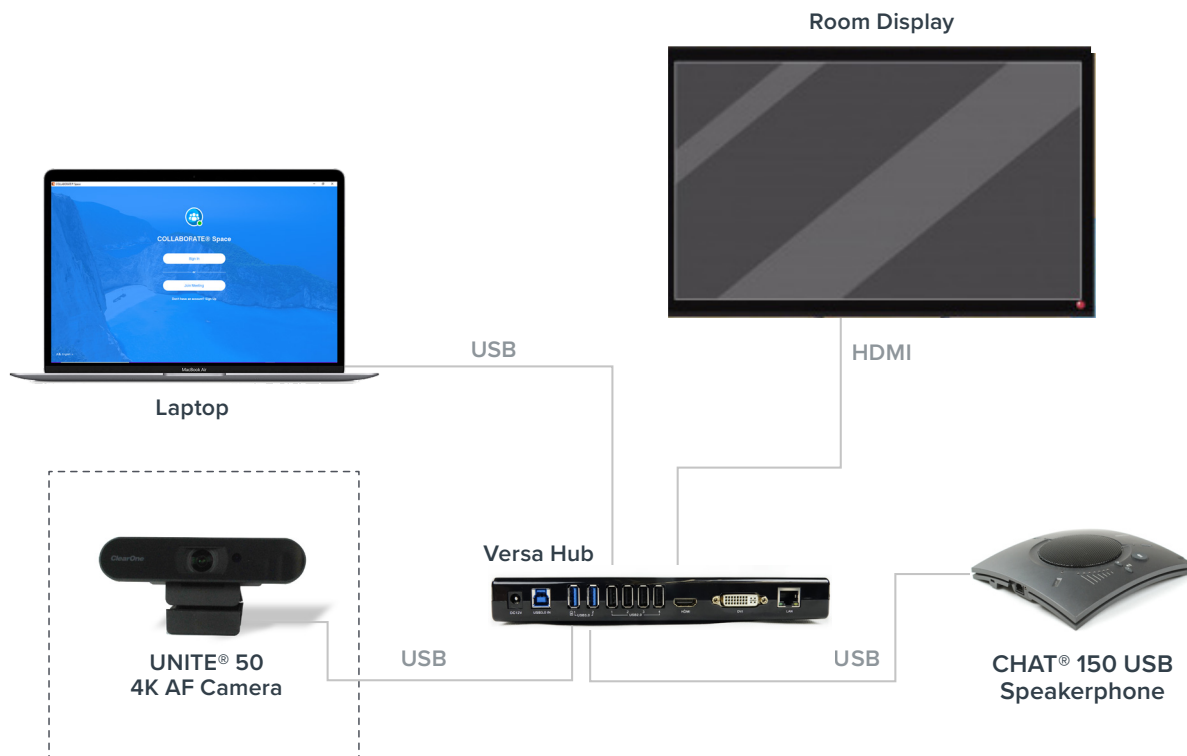

Aura Professional Home Office Solution

Dramatically enhances the audio and video experience for any **cloud-based video collaboration** application for your **professional home office**

Highlights

- † 4K video, auto-focus, and 4x digital zoom.
- † Automatically frames meeting participants with artificial intelligence and ePTZ technology.
- † 110° ultra-wide angle field-of-view.
- † Wide dynamic range support for optimal image capture.
- † Super-high SNR with advanced 2D and 3D noise reduction.
- † Full-function USB 3.0 interface for video and power.
- † Control the camera's functions via IR remote or UVC protocol.
- † Easily mounted on monitors using standard damping rotary-shaft support.
- † Compatible with popular applications such as COLLABORATE® Space, Microsoft® Teams, WebEx™, Zoom™, Google® Meet™, and more.
- † FREE COLLABORATE® Space lifetime subscription — ClearOne's high quality, award winning cloud-based video collaboration application.

Aura Professional Home Office Application

Complete your **UNITE® 50 4K AF Camera** setup by adding other ClearOne Aura products

Specifications

- + AUR-2100-008 UNITE® 50 4K Camera

INCLUDES

- + Free COLLABORATE® Space lifetime subscription

VIDEO

- + Auto framing, automatically frames meeting participants. Max Resolution: 4KP30
- + Video Format: YUY2, NV12: 1920x1080P30, 1280x720P30, 640x360P30
MJPEG, H264, H265: 3840x2160P30, 1920x1080P30, 1280x720P30, 640x360P30
- + Sensor: 1/2.8" CMOS, 8.42 million pixels
- + Lens Focus: f=2.1 mm
- + Iris: F2.2
- + Horizontal Angle of View: Wide angle up to 110°
- + Min. Illumination: 1.0Lux @ (AGC ON)
- + Adjustments: Brightness, Hue, Saturation, Contrast, Sharpness
- + White Balance: Auto
- + Exposure: Auto