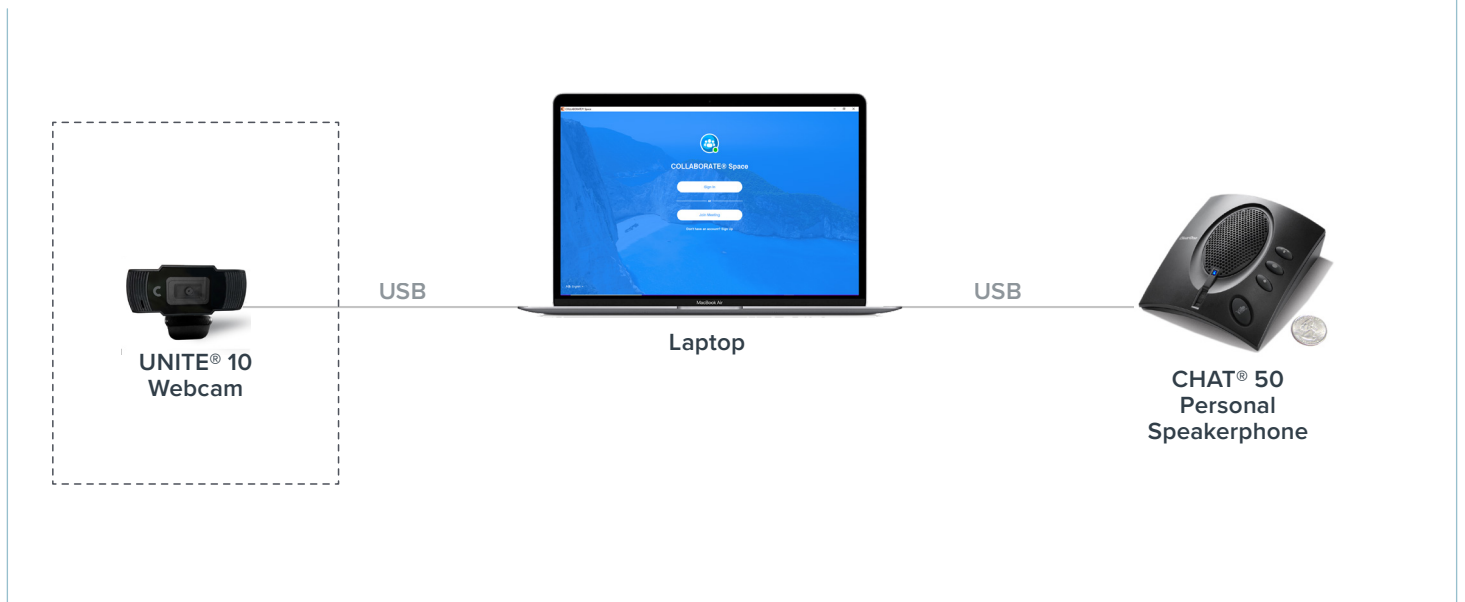

Highlights

- ✦ Supports up to 1080p@30 Full HD.
- ✦ Auto focus.
- ✦ Easily mounted on PC or laptop display.
- ✦ Use with PC or laptop and webconferencing applications such as ClearOne's COLLABORATE® Space, Microsoft® Teams, Zoom™, WebEx™, GoToMeeting™, and others.
- ✦ FREE COLLABORATE® Space lifetime subscription — ClearOne's high quality, award winning cloud-based video collaboration application.
- ✦ Pair the new UNITE 10 Pro Webcam with a ClearOne CHAT 50 or CHAT 150 speakerphone for the ultimate personal collaboration workspace for both high-quality video and audio.

Aura Professional Home Office Application

Complete your **UNITE® 10 Webcam** setup by adding other ClearOne Aura products