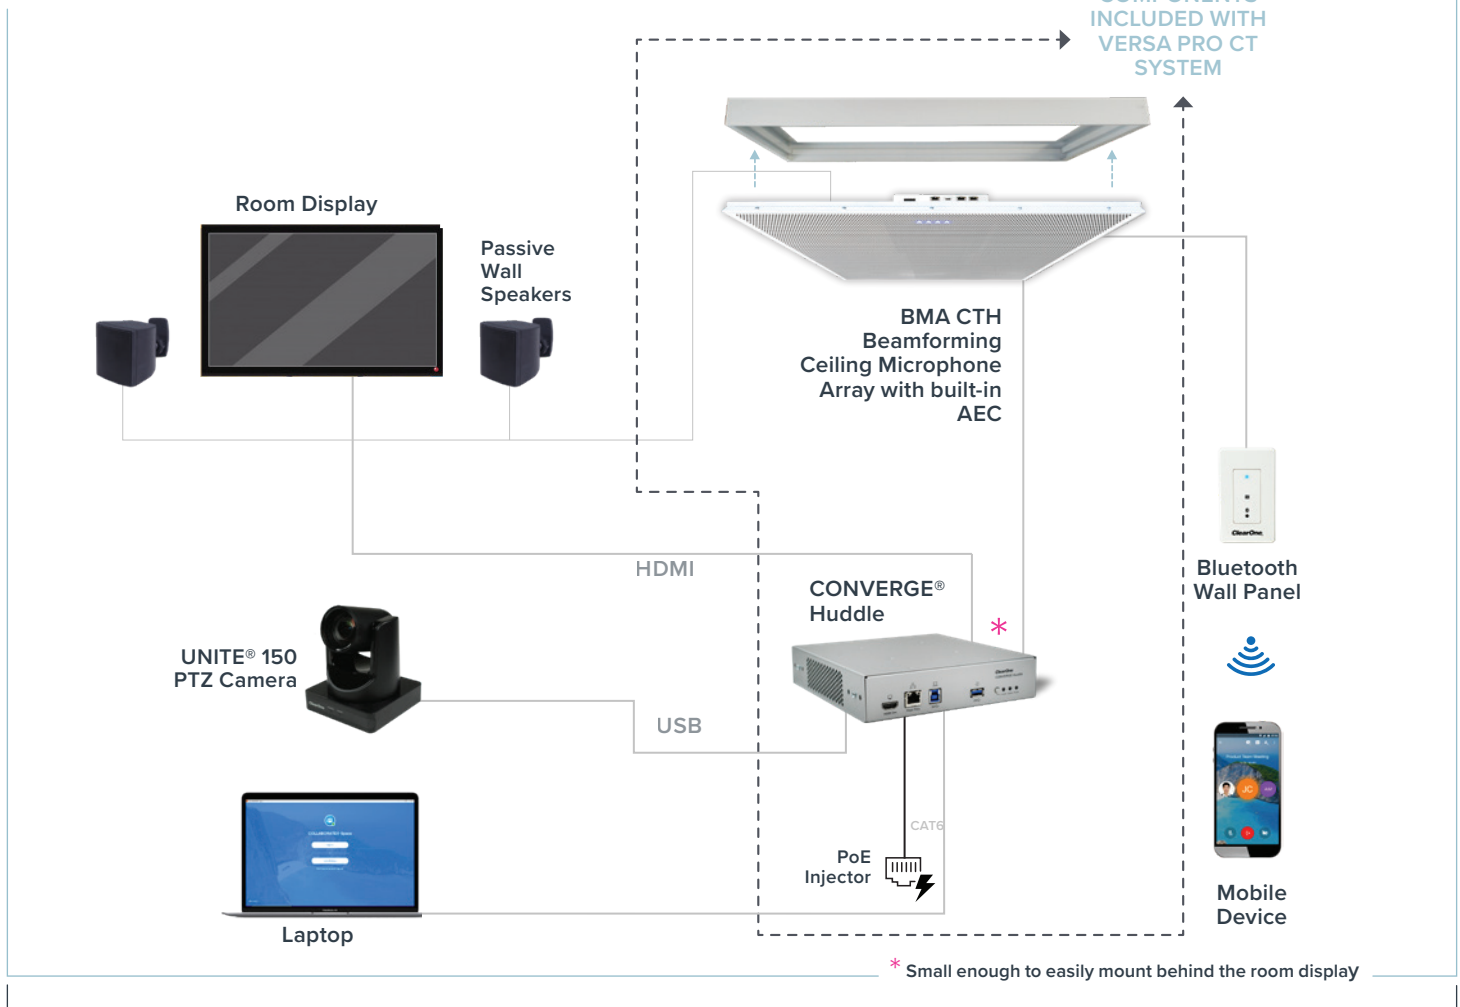

Highlights

- † Great room solution for a professional home office using any cloud-based video collaboration service such as COLLABORATE® Space, Microsoft® Teams, WebEx™, Zoom™, Google® Meet™, and more.
- † Beamforming Ceiling Microphone Array with built-in AEC provides impeccable room coverage using adaptive steering (think of it as smart switching).
- † 24-in or 600mm microphone array with a variety of mounting options.
- † Includes mic/line inputs with AEC, line outputs, USB audio, HDMI, and 4x10 Watt power amps to drive passive wall speakers.
- † Comes preloaded with a project file ready for the most common room configuration.
- † Configure using CONSOLE® AI software's enhanced visualization and audio intelligence.
- † Now, configure Versa Pro CT directly through the USB port, or use network Ethernet jack.
- † FREE COLLABORATE® Space lifetime subscription — ClearOne's high quality, award winning cloud-based video collaboration application.
- † With a rich mix of video and audio options, the Versa Pro CT is versatile, flexible, and easy to install.
- † No system in the market today can compete with the Versa Pro CT on price, features, coverage, and quality experience for any cloud-collaboration application.

Aura Professional Home Office Application

Complete your **Versa Pro CT** setup by adding other ClearOne Aura products