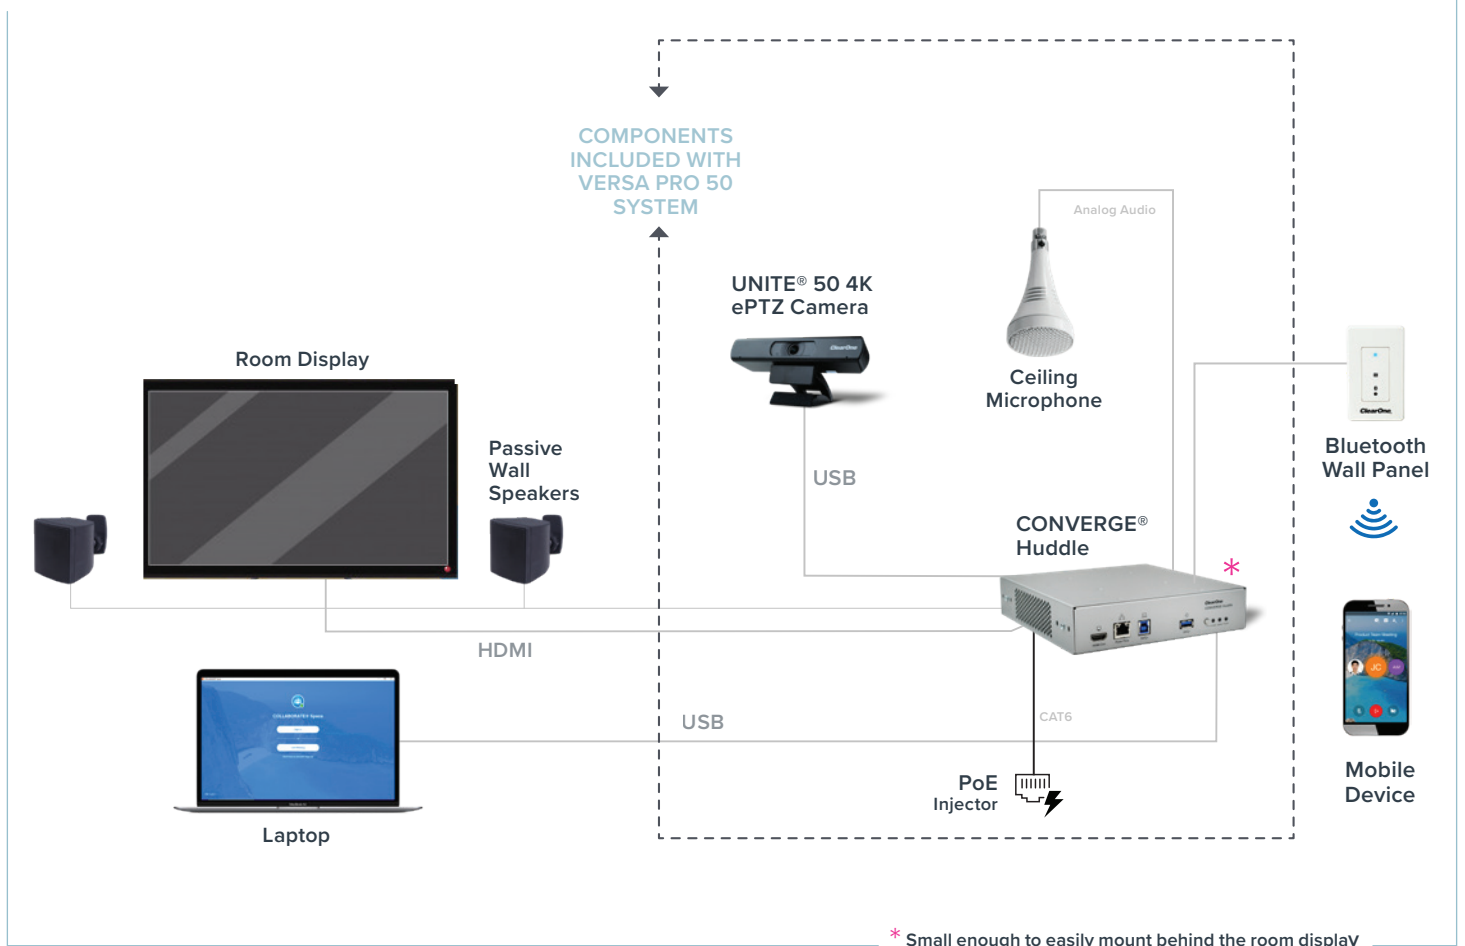

Highlights

- ✦ CONVERGE® Huddle audio processor for a professional audio experience.
- ✦ Ceiling Microphone Array with 360-degree coverage reducing noise and reverberation.
- ✦ UNITE® 50 4K ultra-wide 120-degree ePTZ camera with 1080p30, and 3x digital zoom for high video quality no matter where the camera is installed in your home office.
- ✦ Configure Versa Pro CT directly through the USB port, or use network Ethernet jack.
- ✦ Add pro-quality audio and 4K video to your app, such as COLLABORATE® Space, Microsoft® Teams, WebEx™, Zoom™, Google® Meet™, and more.
- ✦ FREE COLLABORATE® Space lifetime subscription — ClearOne's high quality award-winning cloud-based video collaboration application.
- ✦ Add the Bluetooth Wall Panel to make this system smart speaker ready. Supports Alexa, Cortana, Google Home, and Siri.

Aura Professional Home Office Application

Complete your **Versa Pro 50** setup by adding other ClearOne Aura products

* Small enough to easily mount behind the room display