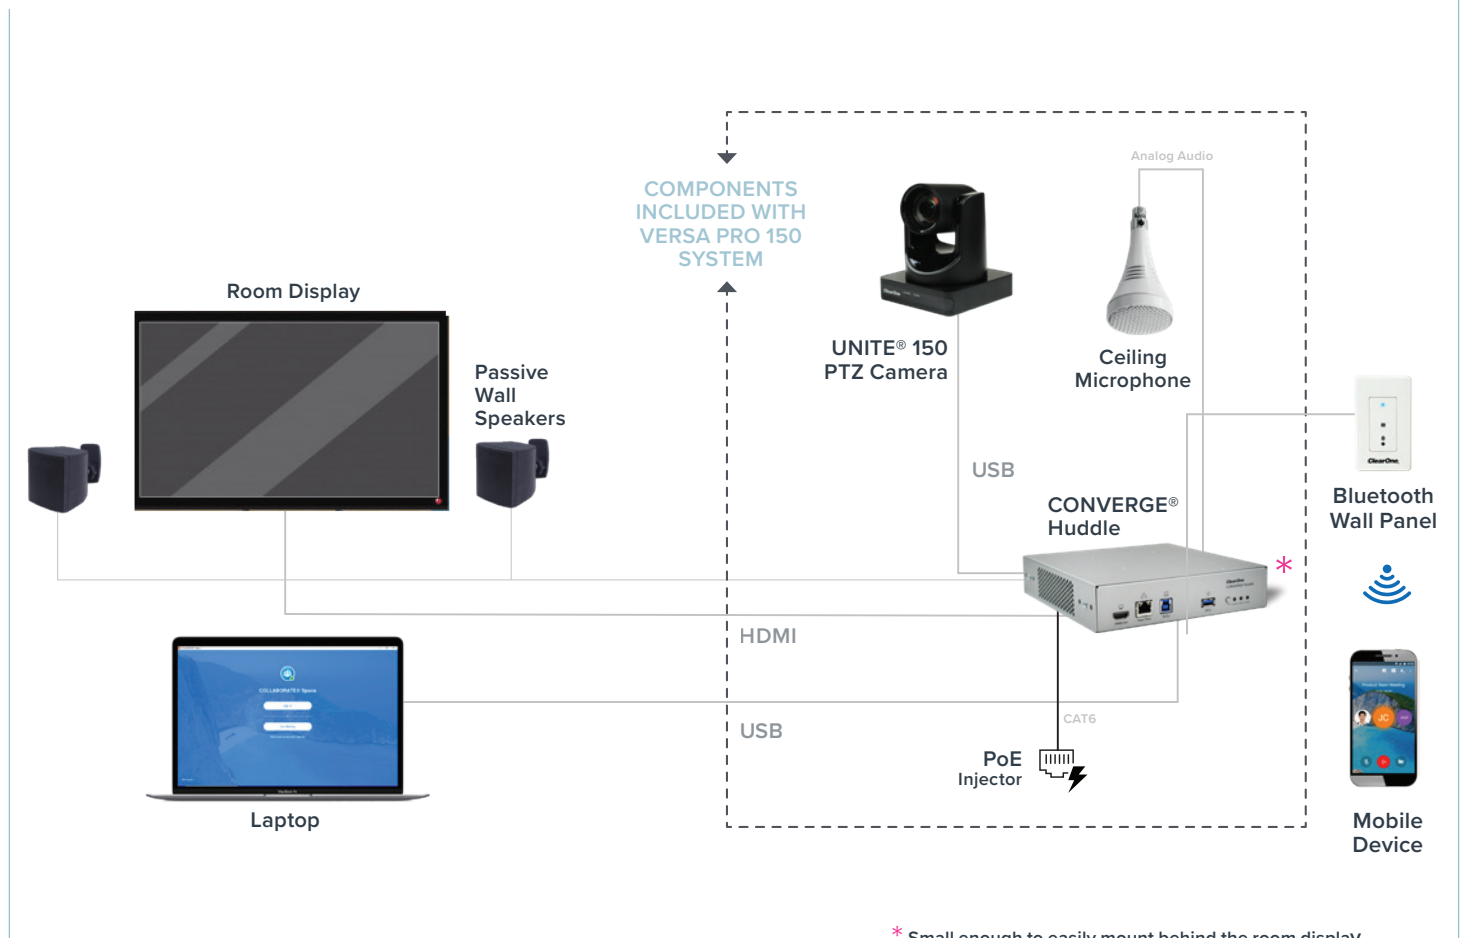

Highlights

- ✦ CONVERGE® Huddle CT audio for a professional audio experience.
- ✦ Ceiling Microphone Array with 360-degree coverage reducing noise and reverberation.
- ✦ UNITE® 150 PTZ HD camera with 1080p30 and 12x optical zoom for high video quality no matter where the camera is installed in your home office.
- ✦ Configure Versa Pro CT directly through the USB port, or use network Ethernet jack.
- ✦ Add pro-quality audio and HD video to your app, such as COLLABORATE® Space, Microsoft® Teams, WebEx™, Zoom™, Google® Meet™, and more.
- ✦ FREE COLLABORATE® Space lifetime subscription — ClearOne's high quality, award-winning cloud-based video collaboration application.
- ✦ Add the Bluetooth Wall Panel to make this system smart speaker ready. Supports Alexa, Cortana, Google Home, and Siri.

Aura Professional Home Office Application

Complete your **Versa Pro 150** setup by adding other ClearOne Aura products