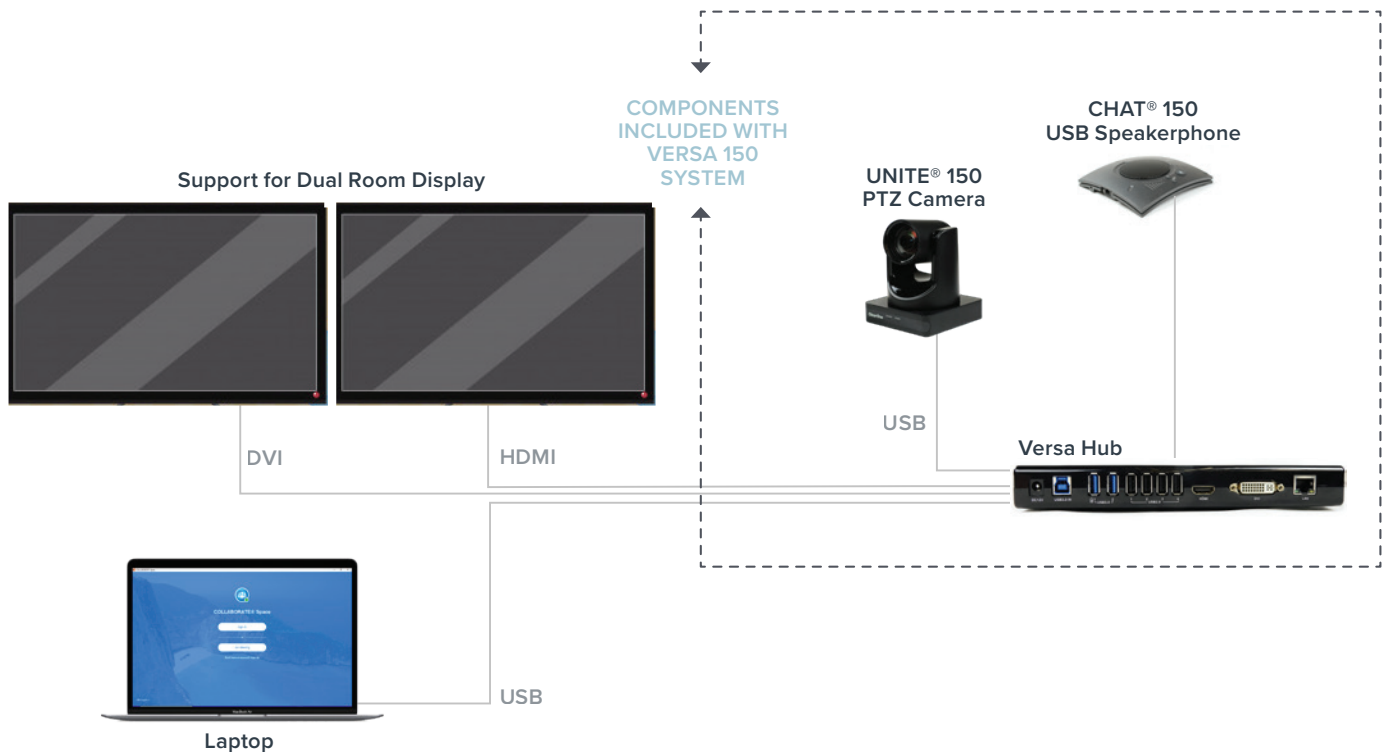

Aura Professional Home Office Solution

Dramatically enhances the audio and video experience for any **cloud-based video collaboration** application for your **professional home office**

Highlights

- ✦ CHAT® 150 USB speakerphone with advanced audio processing for a rich conferencing experience.
- ✦ UNITE® 150 1080p30 PTZ camera with 12x optical zoom for high video quality no matter where the camera is installed in your home office.
- ✦ Central USB hub for connecting to a network, dual displays, camera, audio endpoints, network, and other peripherals.
- ✦ Compatible with popular applications such as COLLABORATE® Space, Microsoft® Teams, WebEx™, Zoom™, Google® Meet™, and more.
- ✦ FREE COLLABORATE® Space lifetime subscription — ClearOne's high quality, award winning cloud-based video collaboration application.

Aura Professional Home Office Application

Complete your **Versa 150** setup by adding other ClearOne Aura products

Specifications

+ AUR-3001-150 COLLABORATE® Versa 150

INCLUDES

- + AUR-156-200 CHAT® 150 USB Speakerphone
- + AUR-2100-004 UNITE® 150 PTZ HD camera
- + AUR-3001-100 COLLABORATE® Versa Hub
- + Camera remote control
- + Two-year warranty with support and maintenance
- + Free COLLABORATE® Space lifetime subscription

+ INPUT/OUTPUT INTERFACE

- Audio interface: 1-CH 3.5 mm Audio Interface, Line In
- USB interface: 1 x USB3.0: type B Female jack
- Communication: 1 x Rs-232 in : 8-Pin Min din, Max distance: 30m, Protocols: VISCA/Pelco-D/Pelco-P
- 1x RS-232 Out: 8-Pin Min din, Max distance: 30M, Protocols: visca network use Only

VERSA HUB

- + 1x USB 3.0 (Type-B) for laptop (requires display link driver on laptop)
- + 2x USB 3.0 (Type-A) for UNITE camera & CHAT Speakerphone
- + 4x USB 2.0 ports
- + 1x HDMI out
- + 1x DVI out

Sales & Inquiries