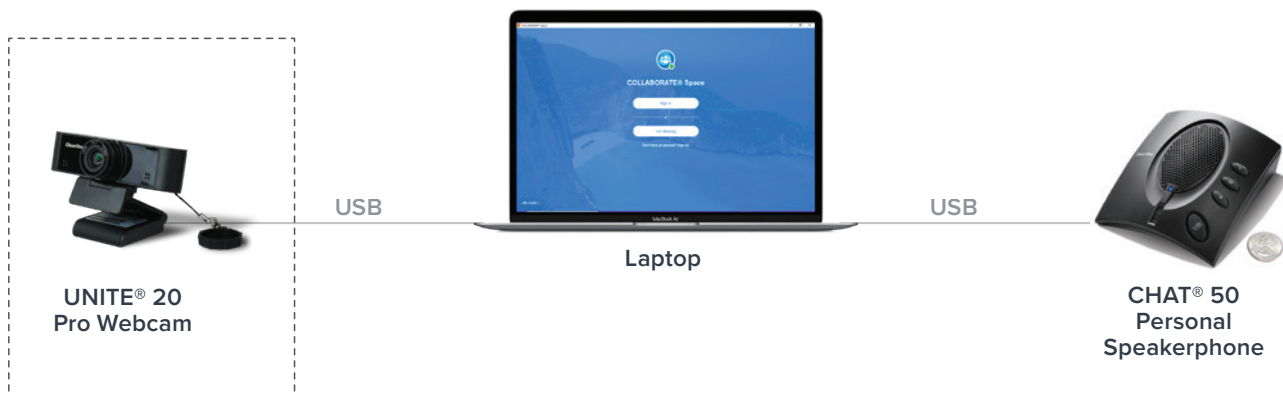

Aura Professional Home Office Solution

Dramatically enhances the audio and video experience for any **cloud-based video collaboration** application for your **professional home office**

Highlights

- ✦ Supports up to 1080p@30 Full HD.
- ✦ 120° ultra-wide angle field-of-view.
- ✦ Full-featured USB 2.0 interface, power supply, 2-channel USB video.
- ✦ Super-high SNR with advanced 2D and 3D noise reduction.
- ✦ Easily mounted on PC or laptop display.
- ✦ Use with PC or laptop and web conferencing applications such as ClearOne's COLLABORATE® Space, Microsoft® Teams, Zoom™, WebEx™, Google® Meet™, and others.
- ✦ FREE COLLABORATE® Space lifetime subscription — ClearOne's high quality, award winning cloud-based video collaboration application.
- ✦ Pair the new UNITE® 20 Pro Webcam with a ClearOne CHAT® 50 or CHAT® 150 USB speakerphone for the ultimate personal collaboration workspace for both high-quality video and audio.

Aura Professional Home Office Application

Complete your **UNITE® 20 Pro Webcam** setup by adding other ClearOne Aura products

Specifications

+ AUR-2100-020 UNITE® 20 Pro Webcam

INCLUDES

+ Free COLLABORATE® Space lifetime subscription

VIDEO

- + VIDEO FORMAT: 1080p@30fps/25fps, 720p30/25, 960x540p30/25, 640x360p30/25
- + Sensor: 1/2.7", CMOS, effective pixel: 2.07M
- + Scanning mode: Progressive
- + Lens: focus: f=2.8 mm, FOV: 120°
- + Minimal illumination: 0.05 Lux @ (F1.8, AGC ON)
- + Shutter: 1/30 s – 1/10000 s
- + White balance: auto, indoor, outdoor, One-push, manual
- + Backlight compensation: supported
- + Digital noise reduction: 2D & 3D Digital Noise Reduction
- + Horizontal angle of view: wide angle up to 120°
- + Easy installation: equipped with damped rotary shaft bracket to fit almost any display, easy to install, stable and reliable