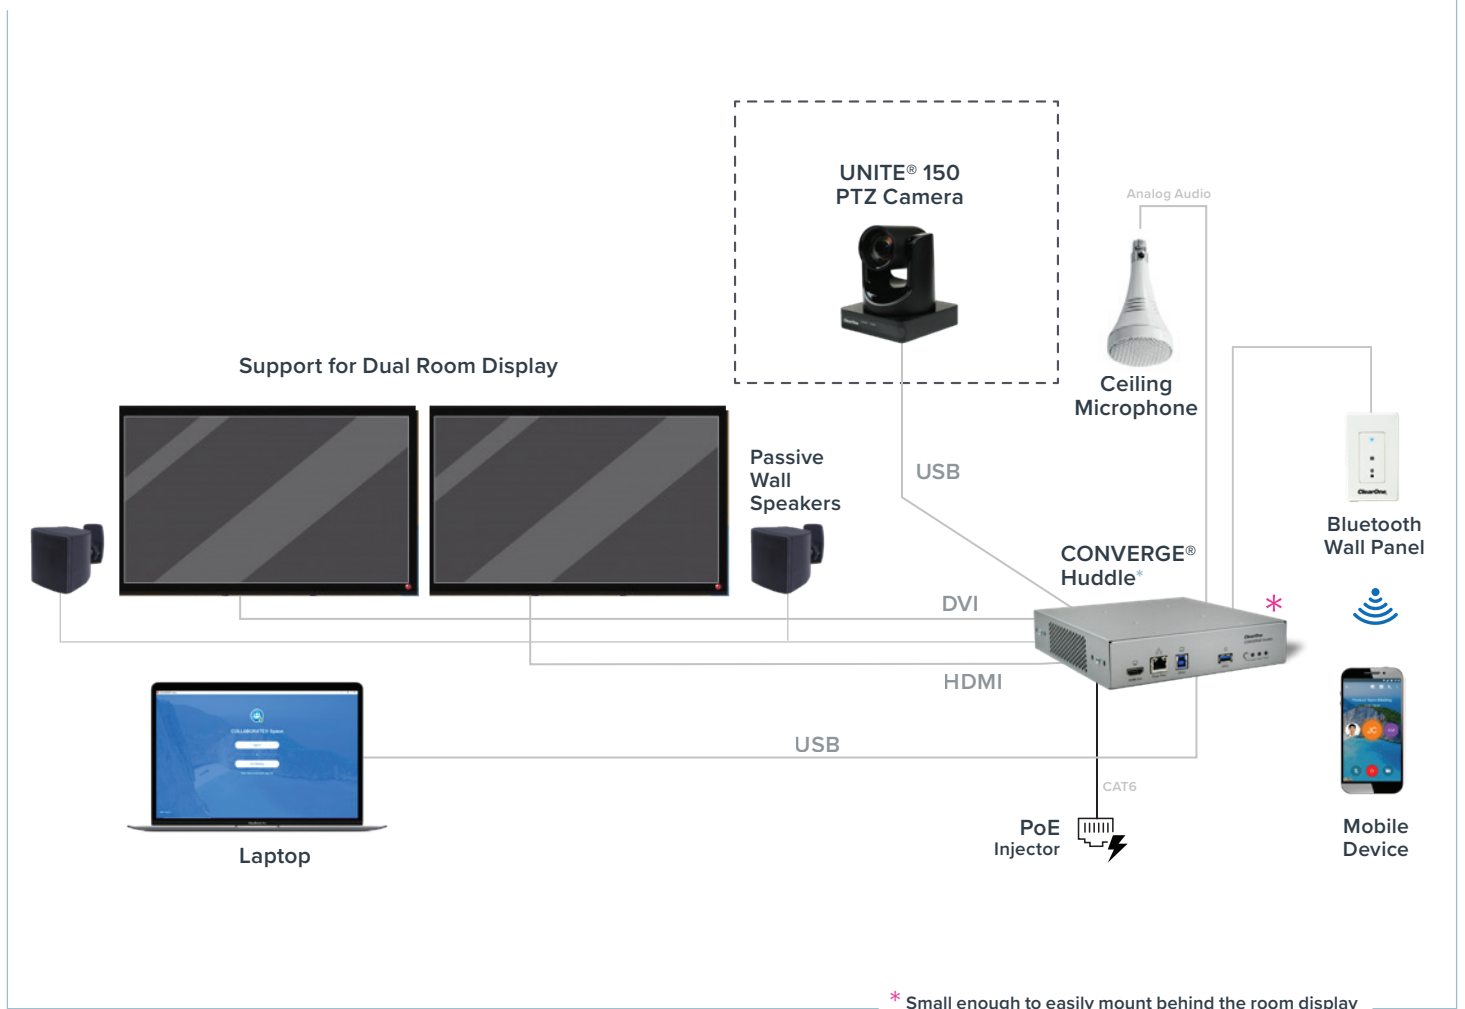

Aura Professional Home Office Solution

Dramatically enhances the audio and video experience for any **cloud-based video collaboration** application for your **professional home office**

Highlights

- ✦ Full-HD 1080p30 video and 12x optical zoom for high video quality, regardless of where the camera is installed in your professional home office.
- ✦ Control the camera's functions via IR remote, RS-232, or UVC protocol.
- ✦ Super-high SNR with advanced 2D and 3D noise reduction.
- ✦ Simple USB 3.0/2.0 compatibility with UVC and UAC protocol support.
- ✦ Compatible with popular applications such as COLLABORATE® Space, Microsoft® Teams, WebEx™ Zoom™, Google® Meet™, and more.
- ✦ FREE COLLABORATE® Space lifetime subscription — ClearOne's high quality, award winning cloud-based video collaboration application.
- ✦ Transforms any meeting room into a professional-grade video collaboration room.

Aura Professional Home Office Application

Complete your **UNITE® 150 PTZ Camera** setup by adding other ClearOne Aura products

Specifications

- + AUR-2100-104 UNITE® 150 USB PTZ Camera

INCLUDES

- + Free COLLABORATE® Space lifetime subscription

INPUT/OUTPUT INTERFACE

- + Audio interface: 1-CH 3.5MM Audio Interface, Line In
- + USB interface: 1 x USB3.0: type B Female jack
- + Communication: 1 x Rs-232 in : 8-Pin Min din, Max distance: 30 m, Protocols: VISCA/Pelco-D/Pelco-P
- + 1x RS-232 Out: 8-Pin Min din, Max distance: 30 M, Protocols: visca network use Only