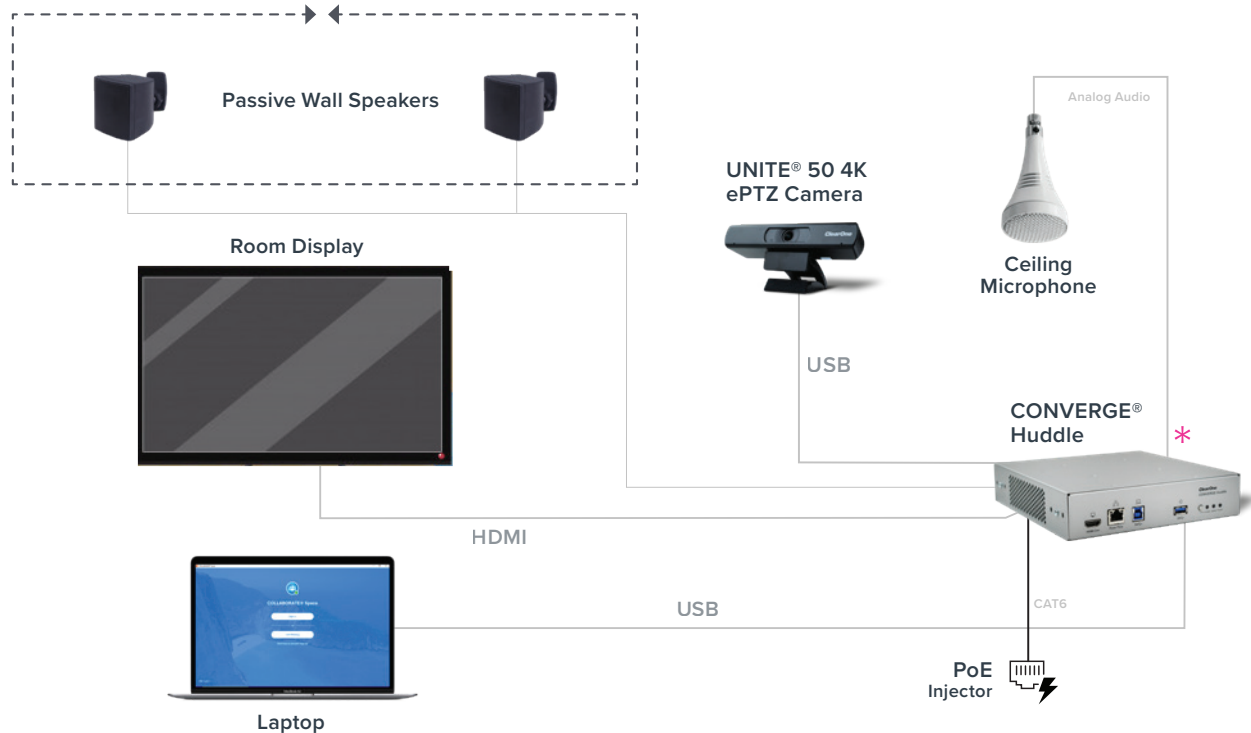

Aura Professional Home Office Solution

Dramatically enhances the audio and video experience for any **cloud-based video collaboration** application for your **professional home office**

Highlights

- † Passive, 2-way wall-mount, coaxial 4-inch speaker.
- † 20 Watts rated power, 40 Watts max power.
- † Option for 70/100 Volt, power tabs at 1/2, 1/4 power or 8 ohm.
- † Adjustable wall-mount speaker with included wall-mount bracket.
- † Use with PC or laptop and web conferencing applications such as ClearOne's COLLABORATE® Space, Microsoft® Teams, Zoom™, WebEx™, Google® Meet™, and others.
- † FREE COLLABORATE® Space lifetime subscription — ClearOne's high quality, award winning cloud-based video collaboration application.
- † Add to your Versa Pro, Xceed™ BMA, and Versa Pro CT solutions for robust audio.

Aura Professional Home Office Application

Complete your **Passive Wall Speakers** setup by adding to other ClearOne Aura products

* Small enough to easily mount behind the room display

Specifications

- + AUR-151-010-W, Aura Wall Speaker Pair, White
- + AUR-151-010-B, Aura Wall Speaker Pair, Black

INCLUDES

- + Free COLLABORATE® Space lifetime subscription

AUDIO

- + Speaker Type: 2-way, wall-mount speaker
- + Frequency Range: 88 Hz to 20 kHz
- + Power Handling: 20 Watts RMS, 40 Watts peak
- + Nominal Sensitivity: 90 dB +/- 3 dB
- + Nominal Impedance: 8 Ohms
- + Transformer Taps: 70 V / 100 Volt, power tabs at 1/2, 1/4 power
- + Woofer: 5" (127 mm) poly-propylene cone with adjustable wall mount bracket
- + Strong ABS material body

INPUT/OUTPUT INTERFACE

- + Termination: Two (2) input termination screws (Red = positive post, silver = negative post)

MECHANICAL

- + Dimensions (W x D x H): 5.03 x 5.03 x 5.15" (128 x 128 x 131 mm)
- + Weight (each): 3.3 lb (1.5 kg)