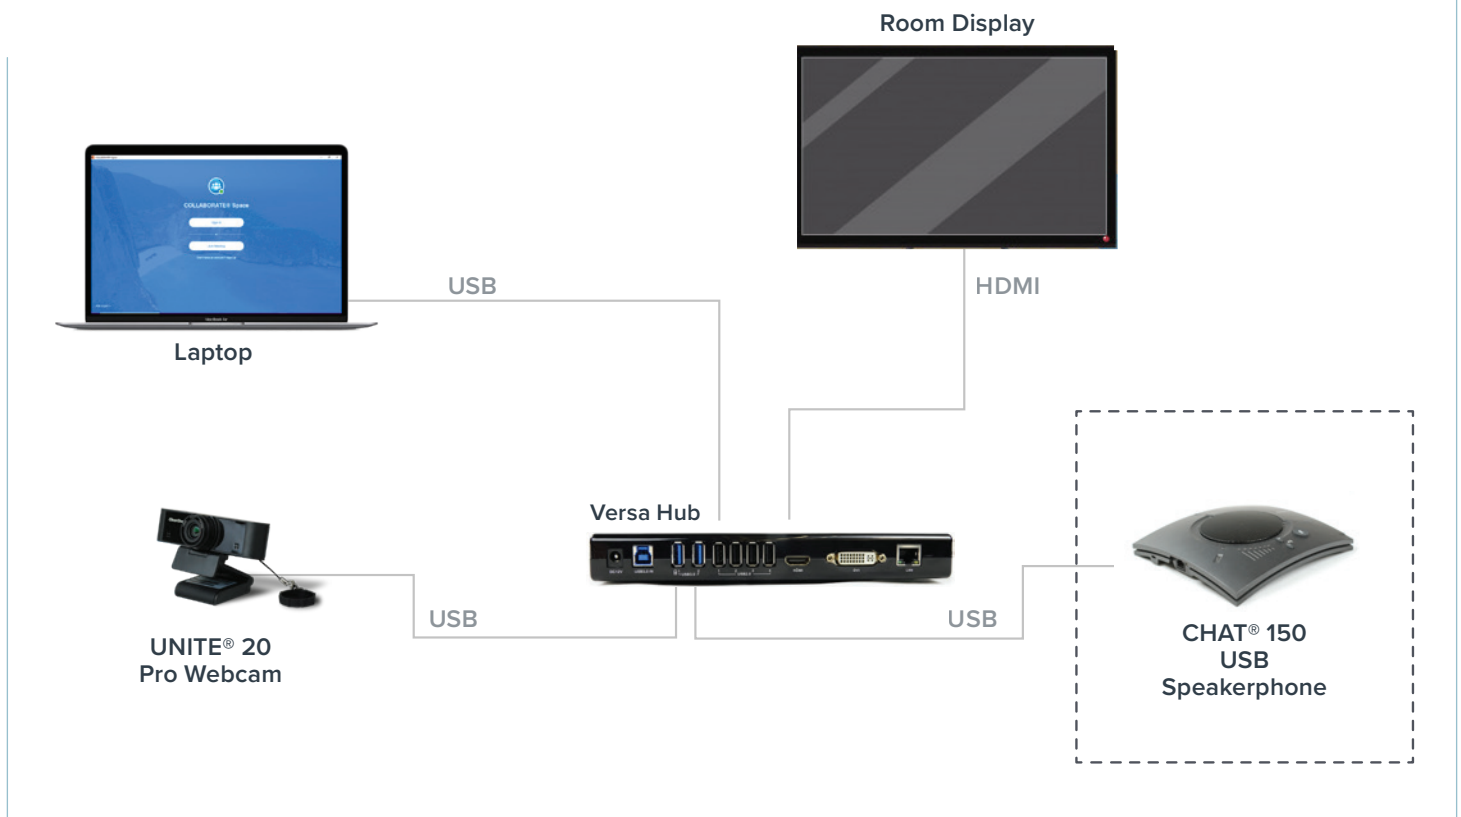

ClearOne® Aura™

With **Aura**,
Professionals can
now **Re-imagine**
their **Workspaces**
at **Home**

CHAT® 150 USB Speakerphone

Speakerphone for any size home office. CHAT® 150 connects to PCs for rich, HDConference® audio and can be used with unified communications, Web collaboration, instant messaging, and any other applications requiring high quality full duplex audio.

Aura Professional
Home Office Solution

Dramatically enhances the audio and video experience for any **cloud-based video collaboration** application for your **professional home office**

Highlights

- ✦ Distributed Echo Cancellation® and noise cancellation along with full-duplex performance and automatic level controls guarantee your conference calls to be natural with unmatched audio clarity free of any distractions.
- ✦ Connect the CHAT® 150 or the CHATAttach® 150 to laptops & PCs via USB for handsfree audio.
- ✦ Compatible with popular applications such as COLLABORATE® Space, Microsoft® Teams, WebEx™, Zoom™, Google® Meet™, and more.
- ✦ FREE COLLABORATE® Space lifetime subscription — ClearOne's high quality, award-winning cloud-based video collaboration application.
- ✦ First-mic priority intelligently activates only the microphone closest to the person speaking, preventing the amplification of ambient noise and room reflections.
- ✦ Daisy-chainable design can expand up to two complete speakerphones to cover medium-sized rooms. Full speakerphone expandability allows both mic and speaker to cover the entire room along with flexibility of control using any speakerphone.

Aura Professional Home Office Application

Complete your CHAT® 150 USB Speakerphone setup by adding other ClearOne Aura products

Specifications

- + AUR-156-200 CHAT® 150 USB and connecting cable

INCLUDES

- + Free COLLABORATE® Space lifetime subscription