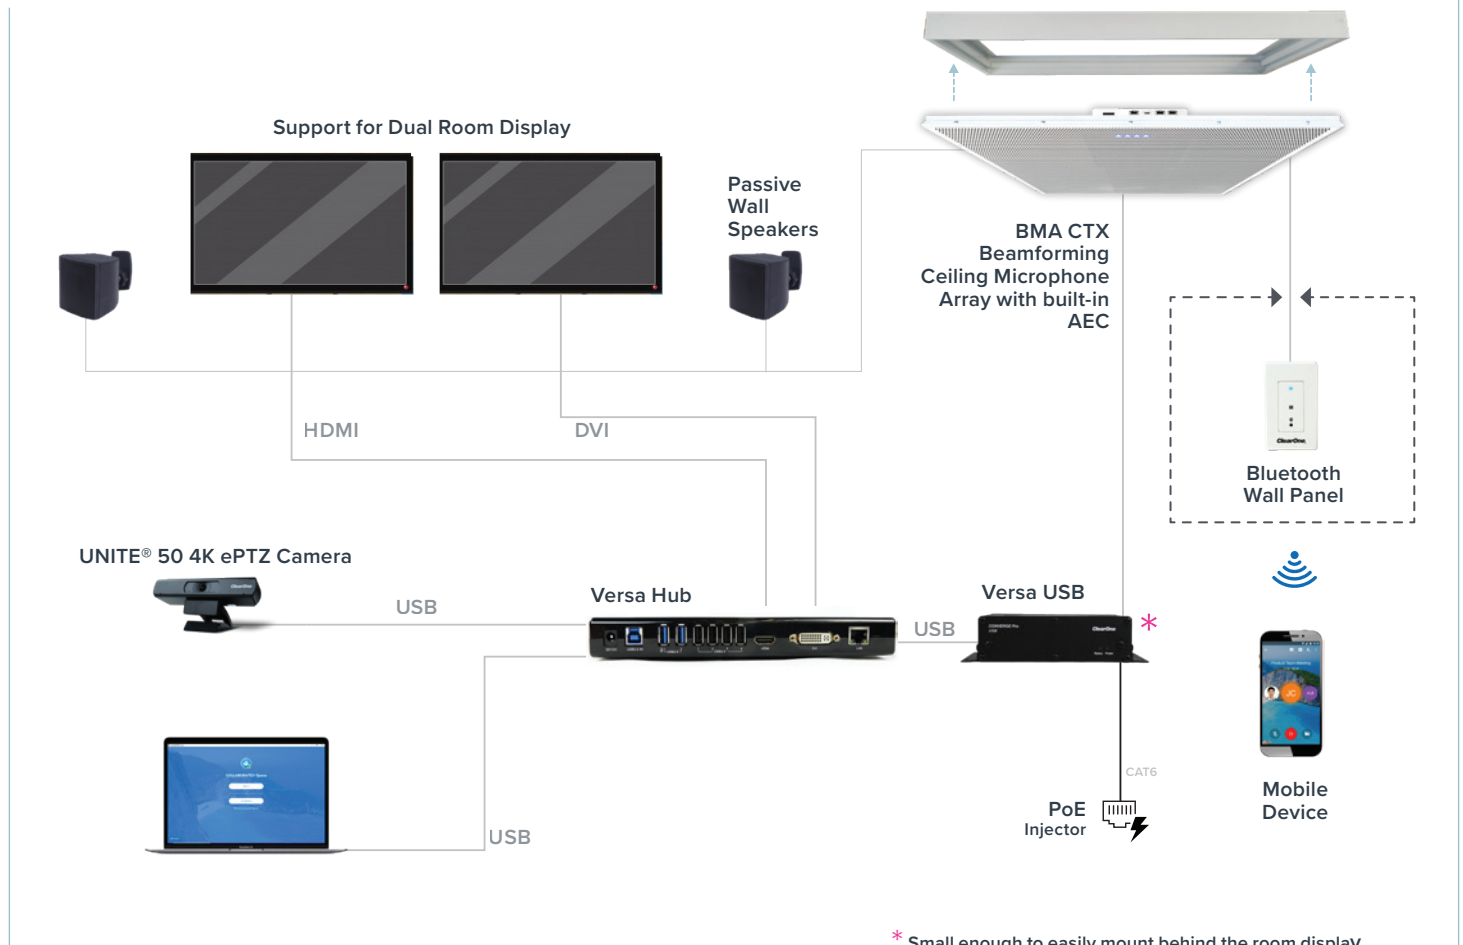

ClearOne Aura™

With **Aura**,
Professionals can
now **Re-imagine**
their **Workspaces**
at **Home**

Bluetooth Wall Panel

The Bluetooth Wall Panel enables Bluetooth audio conferencing and streaming from mobile devices to ClearOne's CONVERGE® Huddle audio processor.

Aura Professional Home Office Solution

Dramatically enhances the audio and video experience for any **cloud-based video collaboration** application for your **professional home office**

Highlights

- † Bluetooth pair name can be customized.
- † P-Link* makes wiring easy on systems using the CONVERGE® Huddle.
- † Wall-mount design for convenient room access (single-gang electrical box).
- † Bluetooth 3.0 compliant interface supports industry standard profiles for audio.
- † Has great range – up to 150 feet (45 meters).
- † FREE COLLABORATE® Space lifetime subscription — ClearOne’s high quality, award winning cloud-based video collaboration application.

Aura Professional Home Office Application

Complete your **Bluetooth Wall Panel** setup by adding other ClearOne Aura products

Specifications

+ AUR-3200-303 - Bluetooth Wall Panel

BLUETOOTH WIRELESS TECHNOLOGY

DIMENSIONS

- + 1.7" x 4.4" x 1.6" (44 mm x 112.5 mm x 40 mm)

WEIGHT

- + Product weight: .19 lb (88 g)
- + Shipping weight: .35 lb (.16 kg)

COMPLIANCE

This device complies with part 15 of the FCC Rules. Operation is subject to the condition that this device does not cause harmful interference.