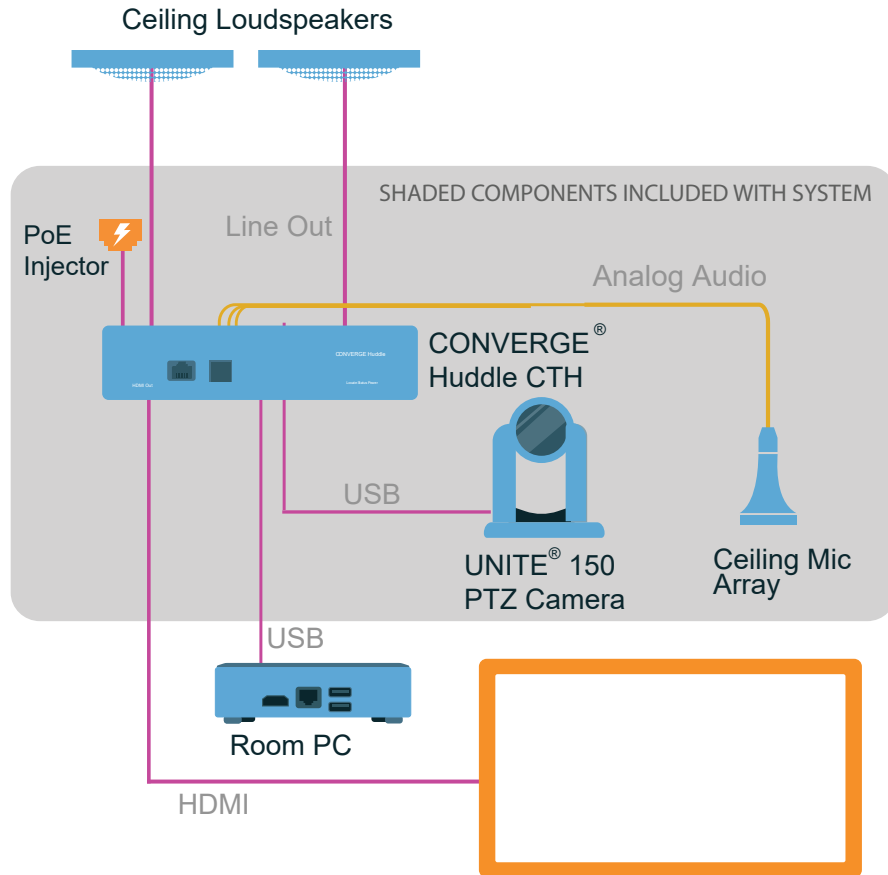

### Professional, crystal-clear audio

Includes ClearOne's CONVERGE® Huddle CTH audio DSP mixer and Ceiling Mic Array for crystal-clear voice clarity and an unrivaled audio experience.

- > One CONVERGE® Huddle CTH audio DSP mixer for a professional audio experience.
- > One Ceiling Microphone Array with 360-degree coverage reducing noise and reverberation.
- > Clutter-free with optional CONVERGE Huddle VESA mount.
- > One UNITE® 150 PTZ HD camera with 1080p30, 12x optical zoom to capture all participants in the room.
- > Now, configure Versa Pro CT directly through the USB port, or use network Ethernet jack.
- > Monitor, control, and audit Versa Pro CT with CONVERGENCE™ unified AV network management software.
- > Complimentary 90-day trial of COLLABORATE Space, our powerful cloud-based video collaboration application with a full suite of audio, video, and meeting tools in a persistent space.

### COLLABORATE® Versa Pro 150

**COLLABORATE<sup>®</sup> Versa<sup>™</sup> Pro 150****INCLUDES**

- CONVERGE<sup>®</sup> Huddle CTH
- UNITE<sup>®</sup> 150 USB PTZ HD camera
- Ceiling Mic Array (White)
- PoE Injector Kit

**CONVERGE HUDDLE CTH****INPUTS**

- 3 channel balanced audio mic/line inputs with AEC
- 1 channel balanced audio line input without AEC
- 3.81mm orange-color Phoenix/Euroblock type male header, push-on mini-terminal block

**LINE OUTPUTS**

- 2 channel balanced audio line outputs, 3.81mm black-color Phoenix/Euroblock type male header, push-on mini-terminal block
- 1 USB 3.0 Type-B
- 1 USB 3.0 Type-A
- RJ-45, 10/100/1000Mbps, passthrough to USB-B 3.0