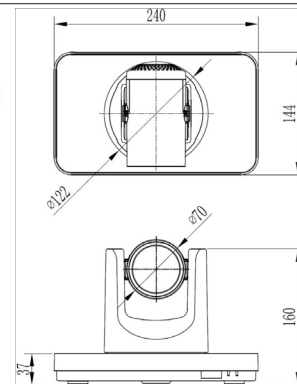

> COMPONENTS/CAMERA REAR

Functional Specifications

CAMERA

VIDEO SYSTEM	1080p/60, 1080p/50, 1080i/60, 1080i/50, 1080p/30, 1080p/25, 720p/60, 720p/50, 720p/30, 720p/25
SENSOR	1/2.7 INCH, CMOS, EFFECTIVE PIXEL: 2.07M
SCANNING MODE	PROGRESSIVE
LENS	12X, F3.5MM-42.3MM, F1.8-F2.8
MINIMAL ILLUMINATION	0.05 LUX @ (F1.8, AGC ON)
SHUTTER	1/30S-1/10000S
WHITE BALANCE	AUTO, INDOOR, OUTDOOR, ONE PUSH, MANUAL
BACKLIGHT COMPENSATION	SUPPORTED
DIGITAL NOISE REDUCTION	2D & 3D DIGITAL NOISE REDUCTION
VIDEO S/N	≥55DB
HORIZONTAL ANGLE OF VIEW	72.5°-6.9°
VERTICAL ANGLE OF VIEW	44.8°-3.9°
HORIZONTAL ROTATION RANGE	±170°
VERTICAL ROTATION RANGE	-30°- +90°
PAN SPEED RANGE	1.7°-100°/S
TILT SPEED RANGE	1.7°-69.9°/S
H & V FLIP	SUPPORTED
IMAGE FREEZING	SUPPORTED
NUMBER OF PRESETS	255
FLEXIBLE INSTALLATION	STANDARD MOUNT, UPSIDE-DOWN MOUNT

USB FEATURES

OPERATING SYSTEMS	WINDOWS 7, WINDOWS 8, WINDOWS 8.1, WINDOWS 10, MAC OSX, LINUX
COLOR SYSTEM	YUV 4:2:2
VIDEO FORMATS	USB3.0: 1080p/30,1080p/25,720p/30,720p/25
USB VIDEO COMMUNICATION	UVC 1.0
UVC PTZ	SUPPORTED

IP STREAMING FEATURES

VIDEO CODING STANDARD	H.265/H.264/MJPEG
VIDEO STREAMS	MAIN STREAM, SUB STREAM
MAIN STREAM RESOLUTION	1920 X 1080, 1280 X 720,1024 X 576
SUB STREAM RESOLUTION	720 X 576, 720 X 480, 320 X 240
BIT RATE	128KBPS-8192KBPS
BIT RATE TYPE	VARIABLE RATE, FIXED RATE
FRAME RATE	50HZ: 1-50 FPS, 60HZ: 1-60 FPS
AUDIO STREAM RATE	96K, 128K, 256K
SUPPORTED PROTOCOLS	TCP/IR, HTTP, RTSP, RTMP, DHCP, MULTICAST

INPUT/OUTPUT INTERFACE

HD OUTPUT	1 X HDMI: VERISION 1.3
NETWORK INTERFACE	1 X RJ45: 10M/100M/1000M ADAPTIVE ETHERNET PORT
AUDIO INPUTS	1-CH 3.5MM AUDIO INTERFACE, LINE IN
USB	1 X USB3.0: TYPE B FEMALE JACK 1 X USB2.0: TYPE A FEMALE JACK (RESERVED INTERFACE)
COMMUNICATION	1 X RS-232 IN: 8-PIN MIN DIN, MAX DISTANCE: 30M, PROTOCOLS: VISCA/PELCO-D/PELCO-P 1 X RS-232 OUT: 8-PIN MIN DIN, MAX DISTANCE: 30M, PROTOCOLS: VISCA NETWORK USE ONLY 1 X RS485: SHARE WITH RS232 OUT, MAX DISTANCE: 1200M, PROTOCOLS: VISCA/PELCO-D/PELCO-P

GENERIC SPECIFICATIONS

POWER JACK	JEITA TYPE (DC IN 12V)
INPUT VOLTAGE	DC 12V
POWER CONSUMPTION	12W (MAX)
OPERATING TEMPERATURE	-10°C-40°C
STORAGE TEMPERATURE	-40°C-60°C
DIMENSIONS	240MM X 144MM X 160MM
WEIGHT	1.65KG (3.6LB)
PART NUMBER	910-2100-003

OPTIONAL ACCESSORIES

910-2100-103	WALL MOUNT 200 FOR UNITE CAMERA
910-2100-203	CEILING MOUNT 200 FOR UNITE CAMERA
910-2100-002	USB 3.0 CABLE

SALES AND INQUIRIES

North America

Tel: +1 801.975.7200

TollFree: +1 800.945.7730

TechSales: +1 800.705.2103

Fax: +1 801.303.5711

sales@clearone.com

Europe

Tel: +1.800.945.7730

global@clearone.com

Middle East

Tel: +1.800.945.7730

global@clearone.com

Asia Pacific

Tel: +1.800.945.7730

global@clearone.com

Other Regions

Tel: +1.800.945.7730

global@clearone.com