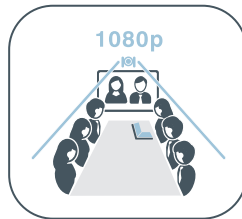

Enterprise-Grade Video

ClearOne UNITE® USB PTZ camera guarantees superior video quality for more natural video collaborations.

- + Full HD video quality with 1080p 60fps
- + 12x optical zoom for close-up views of objects and whiteboard details with absolute clarity
- + 73° wide-angle view to capture all participants in the room
- + Remote control for camera zoom, pan, and tilt functions