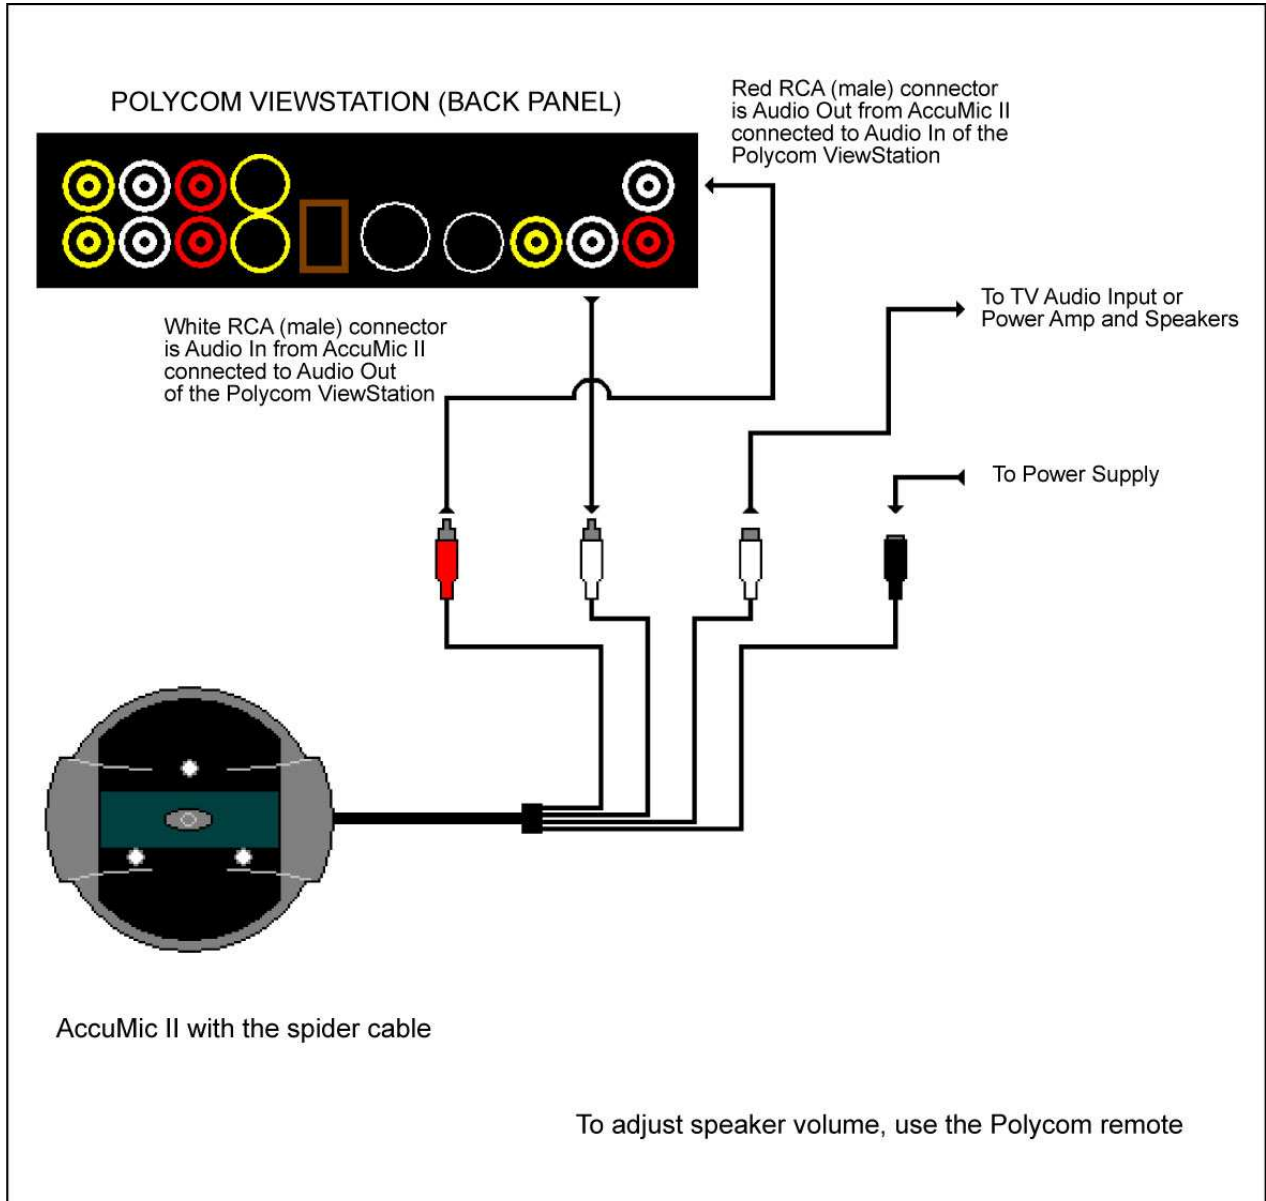

Connecting the AccuMic II to a Polycom ViewStation

 Technical Diagram	<i>AccuMic II connected to a Polycom ViewStation</i>	AccuMic II PolycomVS T100		
		3/11/03	GWL	Page 1 of 1